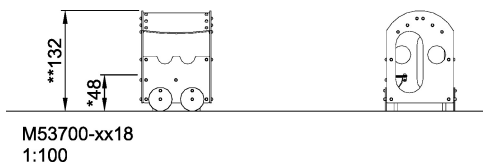

Product Line	Themed Play
Category	Toddler play
Age group	1 - 6
Max. fall height (CM)	48
Total height (CM)	132
Safety Zone	13.4 m2

SOCIALIZE

DRAMATIC PLAY

INCLUSIVE

SUR-FACE

ADA / INCLUSIVE

ASTM

* = Highest designated play surface.
** = Total height of product.