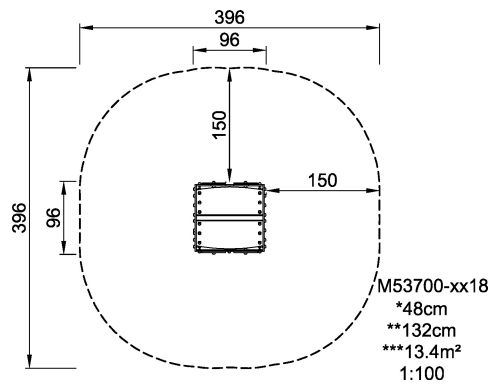

Product Line	Themed Play
Category	Toddler play
Age group	1 - 6
Max. fall height (CM)	48
Total height (CM)	132
Safety Zone	13.4 m2

SOCIALIZE

DRAMATIC PLAY

INCLUSIVE

SUR-FACE

ADA / INCLUSIVE

ASTM

* = Highest designated play surface.
** = Total height of product.