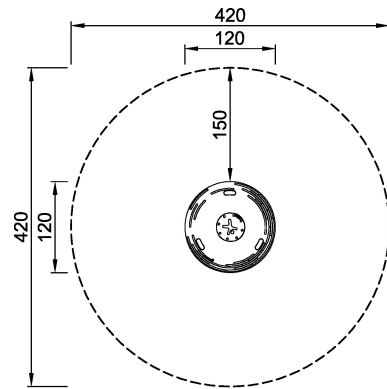

# ELE400064 Tipi Carousel

The Tipi Carousel is a spacious, social, inclusive, wild or mild play activity which welcomes children from the age of four to whirl around while lying, sitting, or, even standing for the most adventurous. Apart from being great fun with friends or alone, the Tipi carousel trains the gross motor skills, in particular the vestibular system and the sense of balance. The variation in ways to use the carousel makes it highly inclusive, giving all children a chance to have a go. When pushing and spinning the carousel, the children get good cardio training, they train their leg, arm and core muscles and they train their motor skills, especially the sense of balance.

<b>Product Line</b>	Traditional Play
<b>Category</b>	Supernova, carousels & spinners
<b>Age group</b>	4 - 15
<b>Max. fall height (CM)</b>	53
<b>Total height (CM)</b>	53
<b>Safety Zone</b>	14 m <sup>2</sup>

**SUR-  
FACE**

**ASTM**

ELE400064BL  
\*53cm  
\*\*53cm  
\*\*\*14m<sup>2</sup>  
1:100

ELE400064BL  
1:100

\* = Highest designated play surface.  
\*\* = Total height of product.

<b>Weight/heaviest parts</b>	kg.	<b>Installation (Manpower)</b>	Persons
<b>Concrete required</b>	NaN m3	<b>Installation (Hours)</b>	Hours
<b>Foundation amount/footing</b>	NaN	<b>Excavation</b>	NaN m3