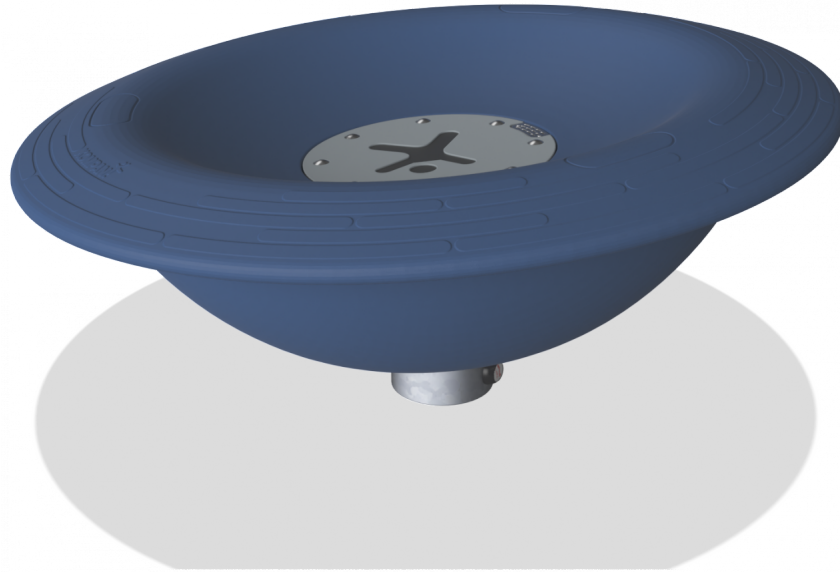

# ELE400064 Tipi Carousel

The Tipi Carousel is a spacious, social, inclusive, wild or mild play activity which welcomes children from the age of four to whirl around while lying, sitting, or, even standing for the most adventurous. Apart from being great fun with friends or alone, the Tipi carousel trains the gross motor skills, in particular the vestibular system and the sense of balance. The variation in ways to use the carousel makes it highly inclusive, giving all children a chance to have a go. When pushing and spinning the carousel, the children get good cardio training, they train their leg, arm and core muscles and they train their motor skills, especially the sense of balance.

<b>Product Line</b>	Traditional Play
<b>Category</b>	Supernova, carousels & spinners
<b>Age group</b>	4 - 15
<b>Max. fall height (CM)</b>	53
<b>Total height (CM)</b>	53
<b>Safety Zone</b>	14 m <sup>2</sup>

**SUR-  
FACE**

**ASTM**

ELE400064BL  
\*53cm  
\*\*53cm  
\*\*\*14m<sup>2</sup>  
1:100

ELE400064BL  
1:100

\* = Highest designated play surface.  
\*\* = Total height of product.

<b>Weight/heaviest parts</b>	kg.	<b>Installation (Manpower)</b>	Persons
<b>Concrete required</b>	NaN m3	<b>Installation (Hours)</b>	Hours
<b>Foundation amount/footing</b>	NaN	<b>Excavation</b>	NaN m3