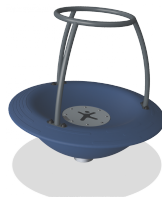

# Tipi Carousel with Top Brace

The Tipi Carousel with top brace is a fun and thrilling play starter for social and physical play. Tipi has been tested and approved with children with and without disabilities from the age of 4 years and upwards. The Tipi is a spacious, inclusive spinner, which welcomes all to whirl while lying, sitting or standing, with great support from the top brace. The Tipi invites and encourages social play, children helping each other on and off the carousel, pushing and pulling it to add speed to the play.

<b>Product Line</b>	Traditional Play
<b>Category</b>	Supernova, carousels & spinners
<b>Age group</b>	4 - 15
<b>Max. fall height (CM)</b>	100
<b>Total height (CM)</b>	118
<b>Safety Zone</b>	21.3 m2

**SUR-  
FACE**