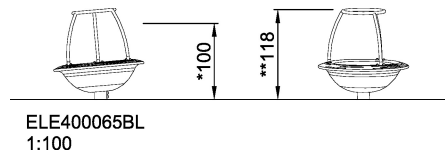

# Tipi Carousel with Top Brace

The Tipi Carousel with top brace is a fun and thrilling play starter for social and physical play. Tipi has been tested and approved with children with and without disabilities from the age of 4 years and upwards. The Tipi is a spacious, inclusive spinner, which welcomes all to whirl while lying, sitting or standing, with great support from the top brace. The Tipi invites and encourages social play, children helping each other on and off the carousel, pushing and pulling it to add speed to the play.

<b>Product Line</b>	Traditional Play
<b>Category</b>	Supernova, carousels & spinners
<b>Age group</b>	4 - 15
<b>Max. fall height (CM)</b>	100
<b>Total height (CM)</b>	118
<b>Safety Zone</b>	21.3 m2

**SUR-  
FACE**

**ASTM**

\* = Highest designated play surface.  
\*\* = Total height of product.

<b>Weight/heaviest parts</b>	kg.	<b>Installation (Manpower)</b>	Persons
<b>Concrete required</b>	NaN m <sup>3</sup>	<b>Installation (Hours)</b>	Hours
<b>Foundation amount/footing</b>	NaN	<b>Excavation</b>	NaN m <sup>3</sup>