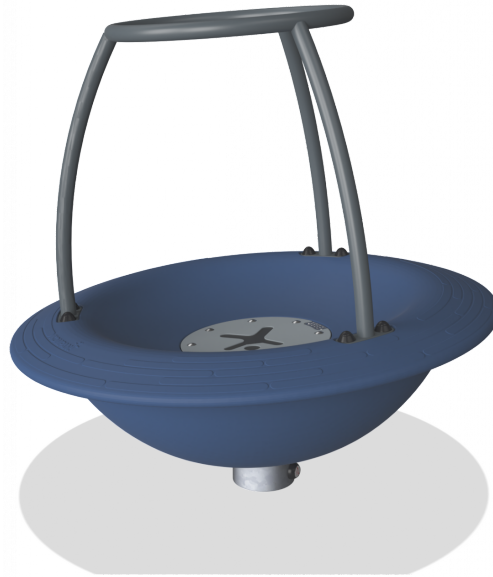

ELE400065

# Tipi Carousel with Top Brace

The Tipi Carousel with top brace is a fun and thrilling play starter for social and physical play. Tipi has been tested and approved with children with and without disabilities from the age of 4 years and upwards. The Tipi is a spacious, inclusive spinner, which welcomes all to whirl while lying, sitting or standing, with great support from the top brace. The Tipi invites and encourages social play, children helping each other on and off the carousel, pushing and pulling it to add speed to the play.

<b>Product Line</b>	Traditional Play
<b>Category</b>	Supernova, carousels & spinners
<b>Age group</b>	4 - 15
<b>Max. fall height (CM)</b>	100
<b>Total height (CM)</b>	118
<b>Safety Zone</b>	21.3 m2

**SUR-  
FACE**