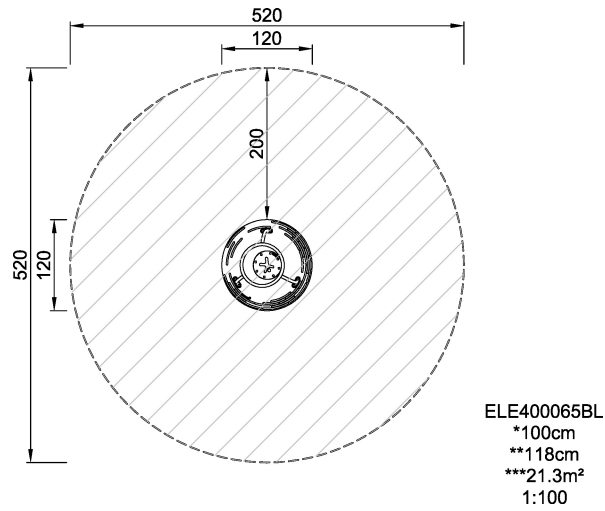

# Tipi Carousel with Top Brace

The Tipi Carousel with top brace is a fun and thrilling play starter for social and physical play. Tipi has been tested and approved with children with and without disabilities from the age of 4 years and upwards. The Tipi is a spacious, inclusive spinner, which welcomes all to whirl while lying, sitting or standing, with great support from the top brace. The Tipi invites and encourages social play, children helping each other on and off the carousel, pushing and pulling it to add speed to the play.

<b>Product Line</b>	Traditional Play
<b>Category</b>	Supernova, carousels & spinners
<b>Age group</b>	4 - 15
<b>Max. fall height (CM)</b>	100
<b>Total height (CM)</b>	118
<b>Safety Zone</b>	21.3 m2

**SUR-  
FACE**

**ASTM**

\* = Highest designated play surface.  
\*\* = Total height of product.

<b>Weight/heaviest parts</b>	kg.	<b>Installation (Manpower)</b>	Persons
<b>Concrete required</b>	NaN m <sup>3</sup>	<b>Installation (Hours)</b>	Hours
<b>Foundation amount/footing</b>	NaN	<b>Excavation</b>	NaN m <sup>3</sup>