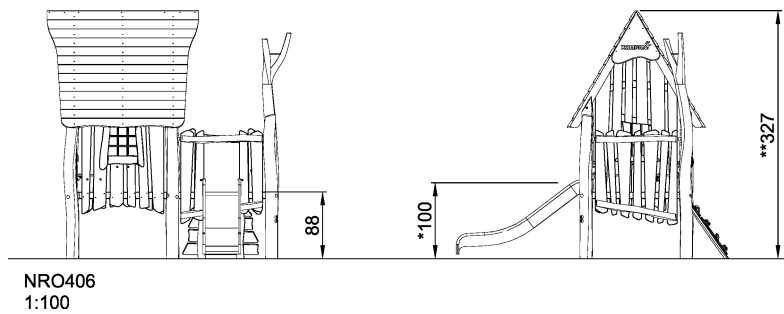

# The Wizards Hideaway

Playhouse with inside benches and tables. Outside porch with angled rock climber access and slide egress. The product is available in 3 versions: 1: Unthreated Robinia wood. 2: Brown oiled wood. 3: Combined color and unthreated wood. FSC® Certified (FSC® C004450) robinia wood on request.

|                              |                     |
|------------------------------|---------------------|
| <b>Product Line</b>          | Organic Robinia     |
| <b>Category</b>              | Playhouses          |
| <b>Age group</b>             | 2 - 10              |
| <b>Max. fall height (CM)</b> | 100                 |
| <b>Total height (CM)</b>     | 327                 |
| <b>Safety Zone</b>           | 28.9 m <sup>2</sup> |

**SUR-  
FACE**

\* = Highest designated play surface.  
\*\* = Total height of product.

|                                  |        |                                |         |
|----------------------------------|--------|--------------------------------|---------|
| <b>Weight/heaviest parts</b>     | kg.    | <b>Installation (Manpower)</b> | Persons |
| <b>Concrete required</b>         | NaN m3 | <b>Installation (Hours)</b>    | Hours   |
| <b>Foundation amount/footing</b> | NaN    | <b>Excavation</b>              | NaN m3  |