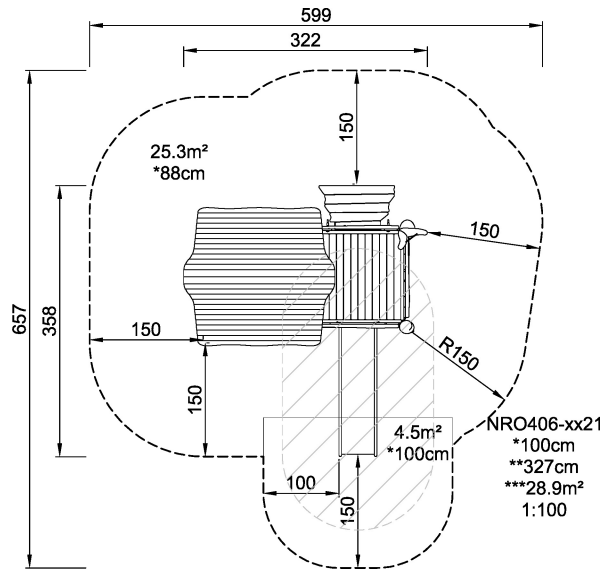

|                              |                     |
|------------------------------|---------------------|
| <b>Product Line</b>          | Organic Robinia     |
| <b>Category</b>              | Playhouses          |
| <b>Age group</b>             | 2 - 10              |
| <b>Max. fall height (CM)</b> | 100                 |
| <b>Total height (CM)</b>     | 327                 |
| <b>Safety Zone</b>           | 28.9 m <sup>2</sup> |

**SUR-  
FACE**

\* = Highest designated play surface.  
\*\* = Total height of product.

|                                  |        |                                |         |
|----------------------------------|--------|--------------------------------|---------|
| <b>Weight/heaviest parts</b>     | kg.    | <b>Installation (Manpower)</b> | Persons |
| <b>Concrete required</b>         | NaN m3 | <b>Installation (Hours)</b>    | Hours   |
| <b>Foundation amount/footing</b> | NaN    | <b>Excavation</b>              | NaN m3  |