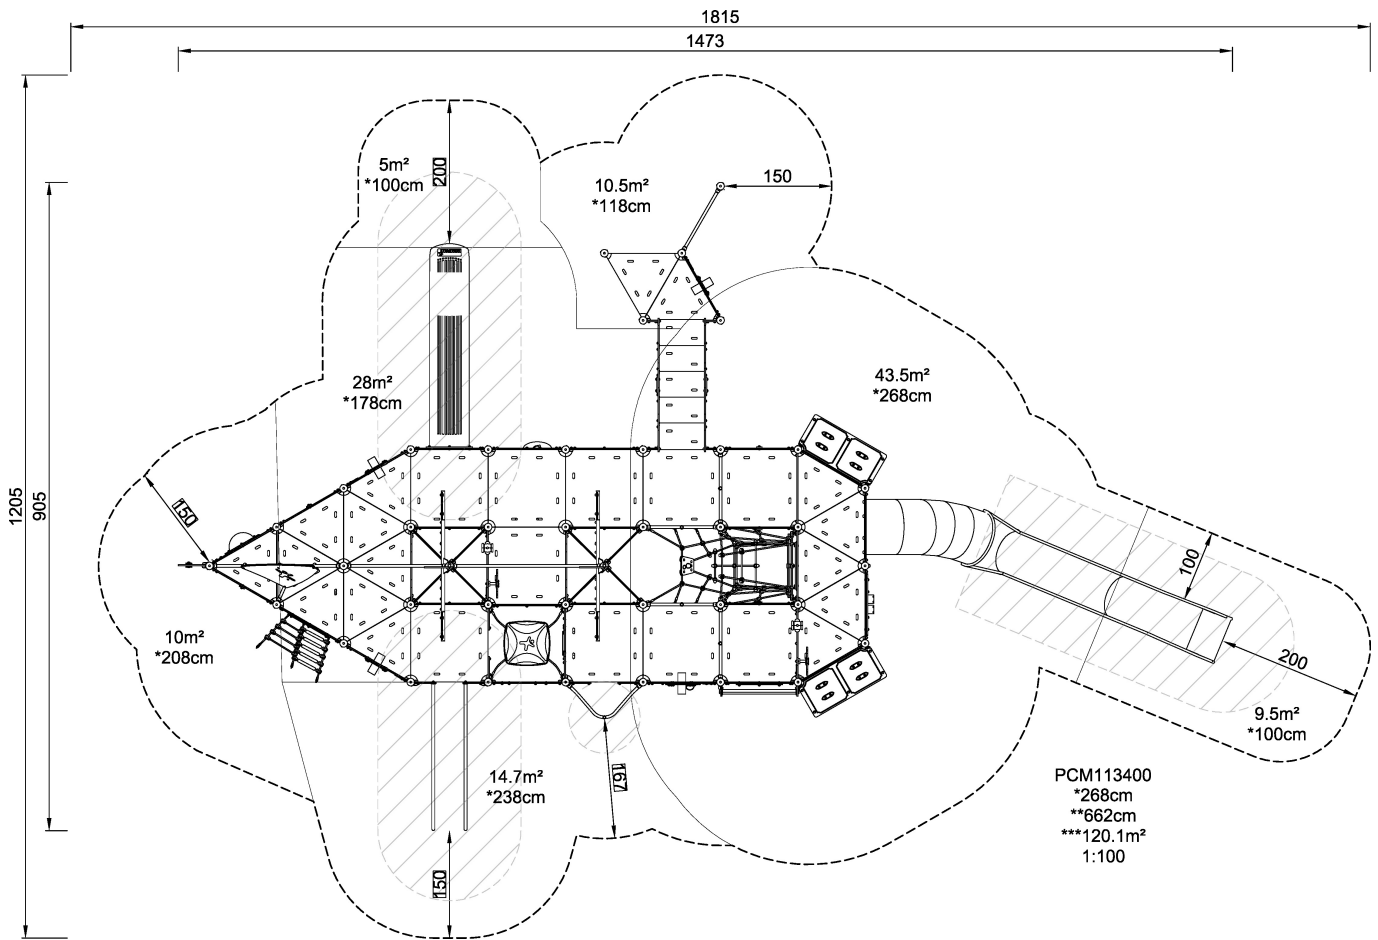

PCM113400

The Intrepid

Themed play just got even better with this great ship. It's a stunning play equipment with outstanding play value on lower and upper deck. This allows everyone to play together. The manipulative and interactive components ensure endless hours of role- and imaginative play, which support children's social/emotional and cognitive/creative development. The exciting activities like the Banister bars, Fireman's pole and the net structure makes sure children are challenged and supported in their physical development.

Product Line	Themed Play
Category	Pirateships and Castles
Age group	4 - 12
Max. fall height (CM)	268
Total height (CM)	662
Safety Zone	123 m ²

**IN-
GROU.**

PCM113400
1:300

* = Highest designated play surface.
** = Total height of product.

Weight/heaviest parts	kg.	Installation (Manpower)	Persons
Concrete required	NaN m3	Installation (Hours)	Hours
Foundation amount/footing	NaN	Excavation	NaN m3