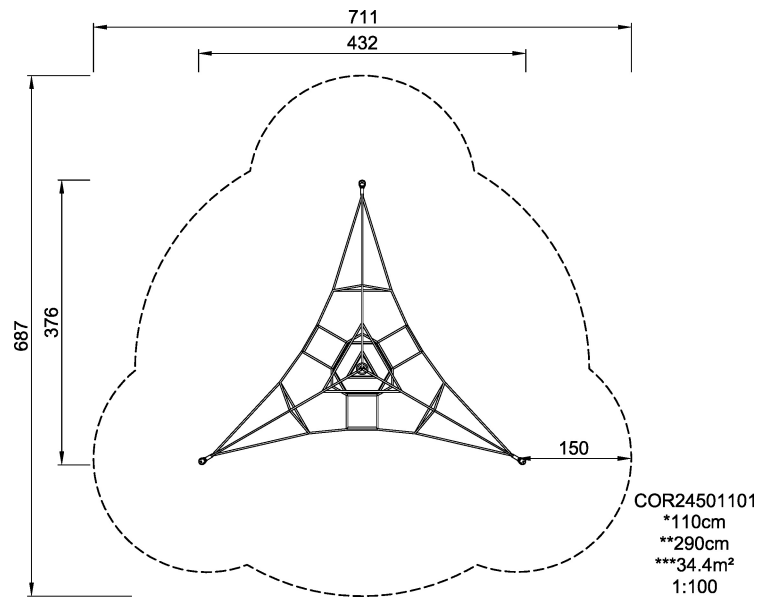

COR24501 Tetrahedron

A three-dimensional Spacenet in mini-format. Even the smallest children can start practicing for the next level Spacenet adventure. Ideal for kindergartens.

Product Line	Corocord™ rope playground
Category	Early Climbing
Age group	3+
Max. fall height (CM)	110
Total height (CM)	290
Safety Zone	34.4 m2

SOCIALIZE

BALANCE

CLIMB

INCLUSIVE

IN-
GROU.

ADA / INCLUSIVE

ASTM

* = Highest designated play surface.
** = Total height of product.