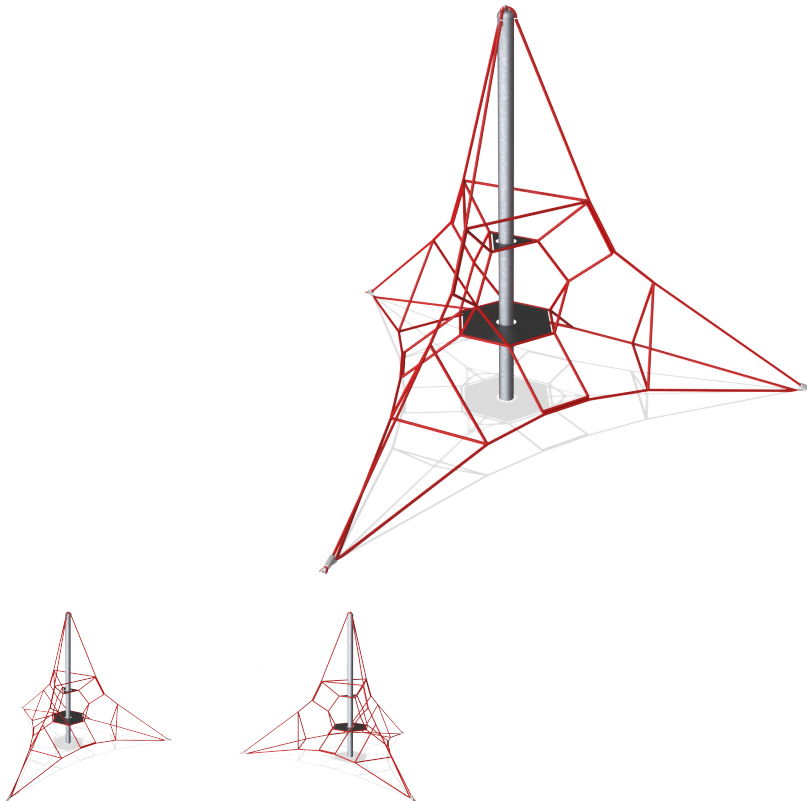

COR24501 Tetrahedron

A three-dimensional Spacenet in mini-format. Even the smallest children can start practicing for the next level Spacenet adventure. Ideal for kindergartens.

Product Line	Corocord™ rope playground
Category	Early Climbing
Age group	3+
Max. fall height (CM)	110
Total height (CM)	290
Safety Zone	34.4 m2

SOCIALIZE

BALANCE

CLIMB

INCLUSIVE

IN-
GROU.

ADA / INCLUSIVE

ASTM

* = Highest designated play surface.
** = Total height of product.