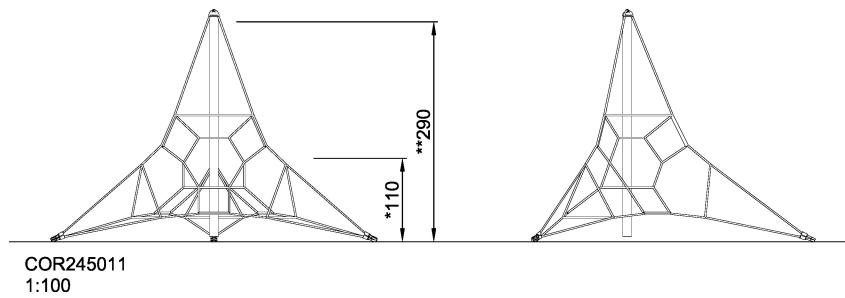

COR24501 Tetrahedron

A three-dimensional Spacenet in mini-format. Even the smallest children can start practicing for the next level Spacenet adventure. Ideal for kindergartens.

Product Line	Corocord™ rope playground
Category	Early Climbing
Age group	3+
Max. fall height (CM)	110
Total height (CM)	290
Safety Zone	34.4 m2

SOCIALIZE

BALANCE

CLIMB

INCLUSIVE

IN-
GROU.

ADA / INCLUSIVE

ASTM

* = Highest designated play surface.
** = Total height of product.

Weight/heaviest parts	kg.	Installation (Manpower)	Persons
Concrete required	NaN m ³	Installation (Hours)	Hours
Foundation amount/footing	NaN	Excavation	NaN m ³