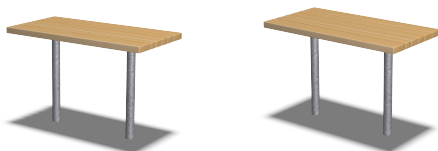

KPL203 Table, Pine

Classic designed park furniture with low maintenance materials such as hot dip galvanised steel and high quality wood. The wooden boards are of impregnated pine wood or hardwood.

Product Line Park equipment

Category Benches, tables & signs

Total height (CM)72

**SUR-
FACE**

* = Highest designated play surface.
** = Total height of product.

Weight/heaviest parts	kg.	Installation (Manpower)	Persons
Concrete required	NaN m3	Installation (Hours)	Hours
Foundation amount/footing	NaN	Excavation	NaN m3