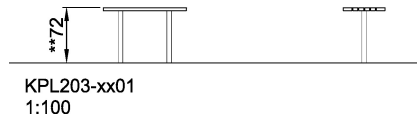

Category Benches, tables & signs

Total height (CM)72

**SUR-
FACE**

* = Highest designated play surface.
** = Total height of product.

Weight/heaviest parts	kg.	Installation (Manpower)	Persons
Concrete required	NaN m3	Installation (Hours)	Hours
Foundation amount/footing	NaN	Excavation	NaN m3