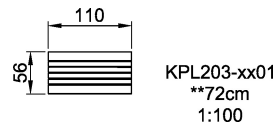

Category Benches, tables & signs

Total height (CM)72

**SUR-
FACE**

* = Highest designated play surface.
** = Total height of product.

Weight/heaviest parts	kg.	Installation (Manpower)	Persons
Concrete required	NaN m3	Installation (Hours)	Hours
Foundation amount/footing	NaN	Excavation	NaN m3