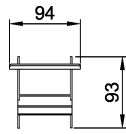

Product Line Traditional Play

Category Seesaws

Age group 3 - 8

Total height (CM)93

INCLUSIVE

ADA / INCLUSIVE

ASTM

M14701P
1:100

M14701P
1:100

* = Highest designated play surface.
** = Total height of product.

Weight/heaviest parts	kg.	Installation (Manpower)	Persons
Concrete required	NaN m3	Installation (Hours)	Hours
Foundation amount/footing	NaN	Excavation	NaN m3