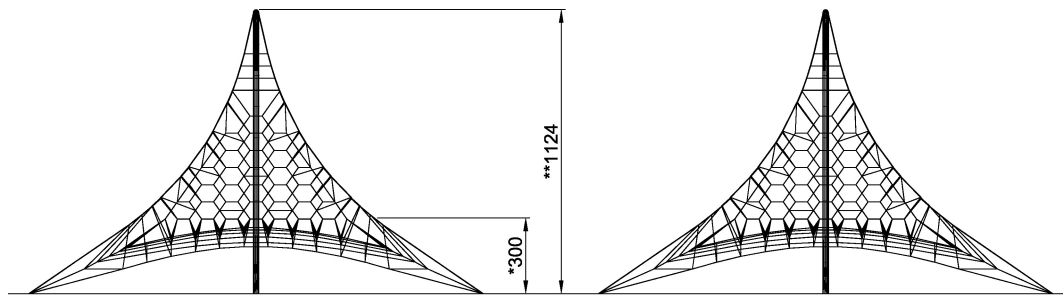

# COR34481 Super Spacenet 48

GLOBAL BESTSELLER! The original Spacenet designed by Conrad Roland. Every single Spacenet model entices brave climbers all the way to the top. Spacenets can be complemented with add-ons, such as bridges, membrane seats and slides.

<b>Product Line</b>	Corocord™ rope playground
<b>Category</b>	Spacenets™
<b>Age group</b>	8+
<b>Max. fall height (CM)</b>	300
<b>Total height (CM)</b>	1124
<b>Safety Zone</b>	344.3 m2

IN-  
GROU.

ASTM

COR344811  
1:300

\* = Highest designated play surface.  
\*\* = Total height of product.

<b>Weight/heaviest parts</b>	kg.	<b>Installation (Manpower)</b>	Persons
<b>Concrete required</b>	NaN m <sup>3</sup>	<b>Installation (Hours)</b>	Hours
<b>Foundation amount/footing</b>	NaN	<b>Excavation</b>	NaN m <sup>3</sup>