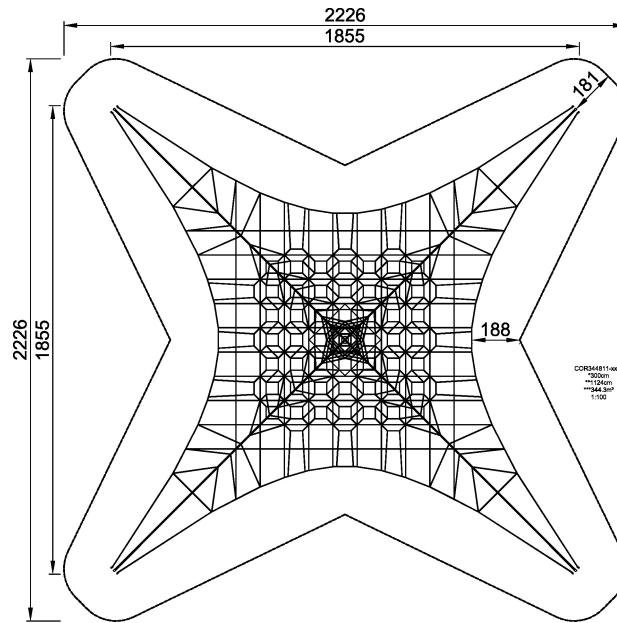

# COR34481 Super Spacenet 48

GLOBAL BESTSELLER! The original Spacenet designed by Conrad Roland. Every single Spacenet model entices brave climbers all the way to the top. Spacenets can be complemented with add-ons, such as bridges, membrane seats and slides.

<b>Product Line</b>	Corocord™ rope playground
<b>Category</b>	Spacenets™
<b>Age group</b>	8+
<b>Max. fall height (CM)</b>	300
<b>Total height (CM)</b>	1124
<b>Safety Zone</b>	344.3 m2

IN-  
GROU.

ASTM

COR344811  
1:300

\* = Highest designated play surface.  
\*\* = Total height of product.

<b>Weight/heaviest parts</b>	kg.	<b>Installation (Manpower)</b>	Persons
<b>Concrete required</b>	NaN m <sup>3</sup>	<b>Installation (Hours)</b>	Hours
<b>Foundation amount/footing</b>	NaN	<b>Excavation</b>	NaN m <sup>3</sup>