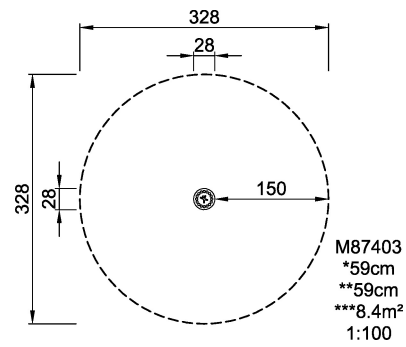

Product Line	Traditional Play
Category	Balancing & movement
Age group	3 - 15
Max. fall height (CM)	59
Total height (CM)	59
Safety Zone	8.4 m2

**SUR-
FACE**

ASTM

* = Highest designated play surface.
** = Total height of product.