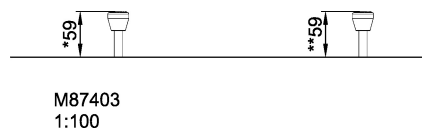

Product Line	Traditional Play
Category	Balancing & movement
Age group	3 - 15
Max. fall height (CM)	59
Total height (CM)	59
Safety Zone	8.4 m2

**SUR-
FACE**

ASTM

* = Highest designated play surface.
** = Total height of product.