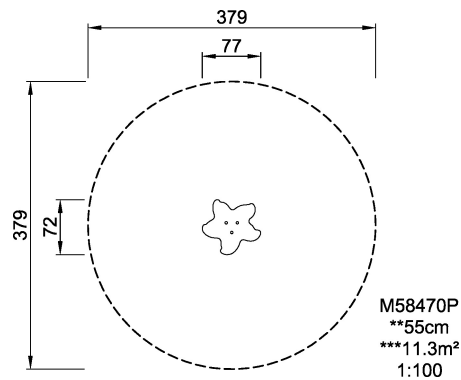

Product Line	Traditional Play
Category	Sand & water play
Age group	2 - 6
Total height (CM)	55
Safety Zone	11.3 m2

SOCIALIZE

INCLUSIVE

**SUR-
FACE**

ADA / INCLUSIVE

ASTM

* = Highest designated play surface.
** = Total height of product.