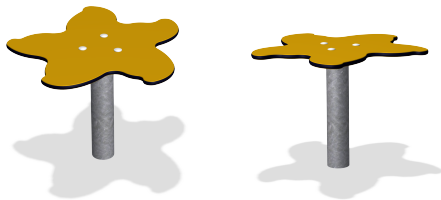

M584 Starfish

The Starfish and Goldfish are small play tables, which, with their various shapes and colours, children will find attractive and appealing. These tables are an ideal addition to the other play sculptures in this range.

Product Line	Traditional Play
Category	Sand & water play
Age group	2 - 6
Total height (CM)	55
Safety Zone	11.3 m2

SOCIALIZE

INCLUSIVE

**SUR-
FACE**

ADA / INCLUSIVE

ASTM

* = Highest designated play surface.
** = Total height of product.