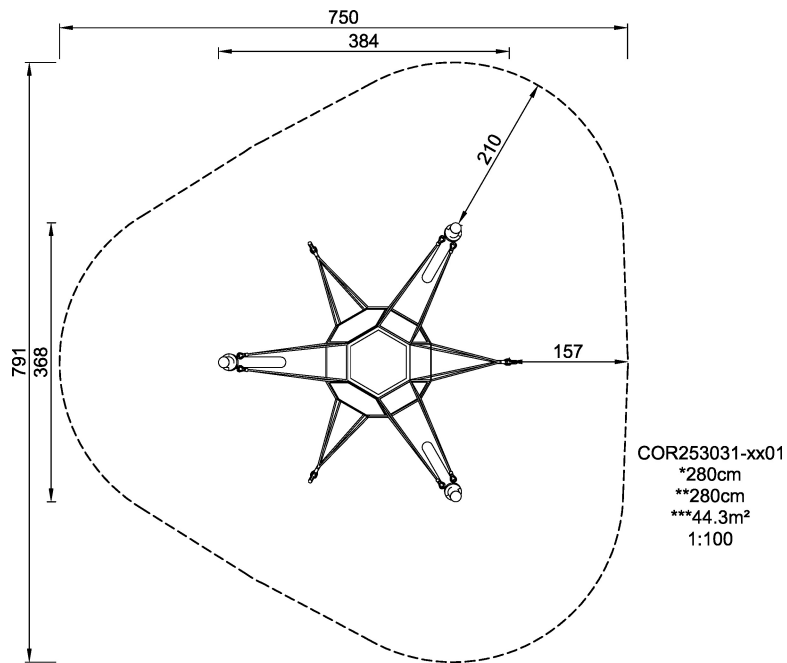

The Sputniks capsule is a cosy hiding place, while the rope construction that converge to form points promotes the children's coordination skills.

<b>Product Line</b>	Corocord™ rope playground
<b>Category</b>	Early Climbing
<b>Age group</b>	5+
<b>Max. fall height (CM)</b>	280
<b>Total height (CM)</b>	280
<b>Safety Zone</b>	44.3 m2

IN-  
GROU.

ASTM

\* = Highest designated play surface.  
 \*\* = Total height of product.

<b>Weight/heaviest parts</b>	kg.	<b>Installation (Manpower)</b>	Persons
<b>Concrete required</b>	NaN m <sup>3</sup>	<b>Installation (Hours)</b>	Hours
<b>Foundation amount/footing</b>	NaN	<b>Excavation</b>	NaN m <sup>3</sup>