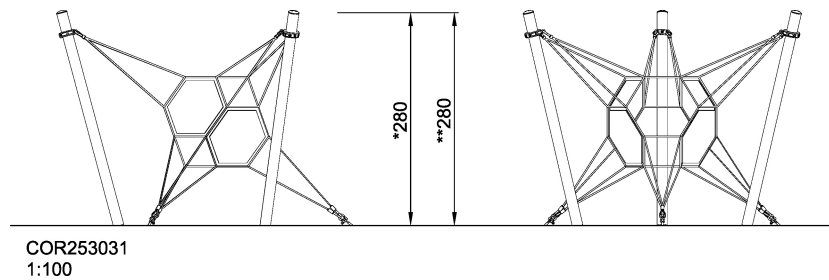

The Sputniks capsule is a cosy hiding place, while the rope construction that converge to form points promotes the children's coordination skills.

<b>Product Line</b>	Corocord™ rope playground
<b>Category</b>	Early Climbing
<b>Age group</b>	5+
<b>Max. fall height (CM)</b>	280
<b>Total height (CM)</b>	280
<b>Safety Zone</b>	44.3 m2

IN-  
GROU.

ASTM

\* = Highest designated play surface.  
 \*\* = Total height of product.

<b>Weight/heaviest parts</b>	kg.	<b>Installation (Manpower)</b>	Persons
<b>Concrete required</b>	NaN m <sup>3</sup>	<b>Installation (Hours)</b>	Hours
<b>Foundation amount/footing</b>	NaN	<b>Excavation</b>	NaN m <sup>3</sup>