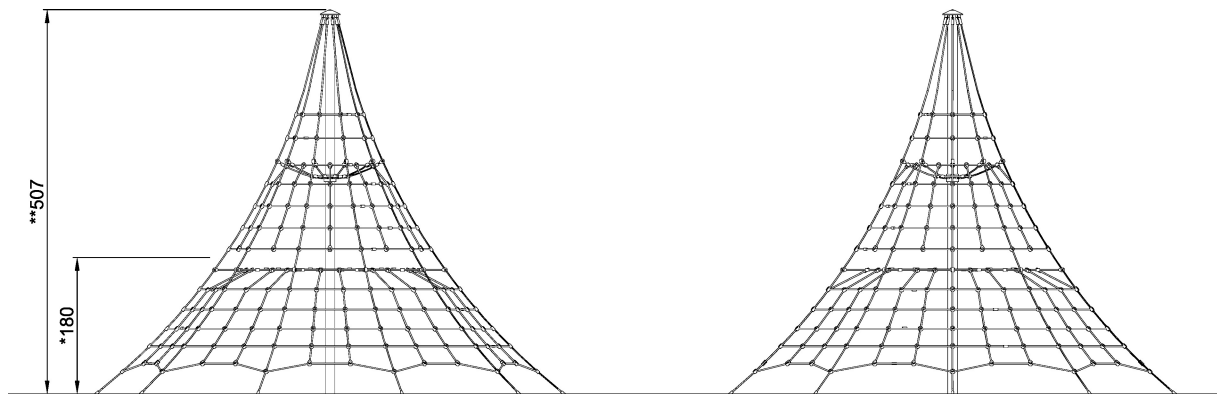

KPL803 Spire Net

Climbing is excellent activity for releasing excess energy and stress. Climbing equipment is well suited for both schools and public playgrounds. The equipment also provides perfect meeting places for children.

Product Line	Traditional Play
Category	Climbing structures & nets
Age group	4 - 12
Max. fall height (CM)	180
Total height (CM)	505
Safety Zone	66 m ²

IN-
GROU.

KPL803-xx01
*180cm
**505cm
***66m²

KPL803-xx01
1:100

* = Highest designated play surface.
** = Total height of product.

Weight/heaviest parts	kg.	Installation (Manpower)	Persons
Concrete required	NaN m ³	Installation (Hours)	Hours
Foundation amount/footing	NaN	Excavation	NaN m ³