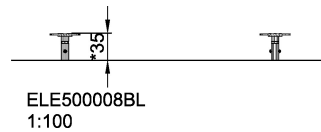

<b>Product Line</b>	Traditional Play
<b>Category</b>	Supernova, carousels & spinners
<b>Age group</b>	2 - 15
<b>Max. fall height (CM)</b>	35
<b>Total height (CM)</b>	35
<b>Safety Zone</b>	9.1 m2

SPIN

BALANCE

CONSTRUCT

INCLUSIVE

SUR-  
FACE

ADA / INCLUSIVE

ASTM

\* = Highest designated play surface.  
\*\* = Total height of product.

<b>Weight/heaviest parts</b>	kg.	<b>Installation (Manpower)</b>	Persons
<b>Concrete required</b>	NaN m3	<b>Installation (Hours)</b>	Hours
<b>Foundation amount/footing</b>	NaN	<b>Excavation</b>	NaN m3