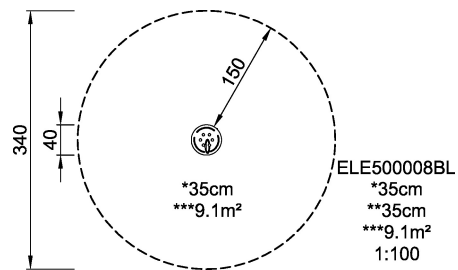

<b>Product Line</b>	Traditional Play
<b>Category</b>	Supernova, carousels & spinners
<b>Age group</b>	2 - 15
<b>Max. fall height (CM)</b>	35
<b>Total height (CM)</b>	35
<b>Safety Zone</b>	9.1 m2

SPIN

BALANCE

CONSTRUCT

INCLUSIVE

SUR-  
FACE

ADA / INCLUSIVE

ASTM

\* = Highest designated play surface.  
\*\* = Total height of product.

<b>Weight/heaviest parts</b>	kg.	<b>Installation (Manpower)</b>	Persons
<b>Concrete required</b>	NaN m3	<b>Installation (Hours)</b>	Hours
<b>Foundation amount/footing</b>	NaN	<b>Excavation</b>	NaN m3