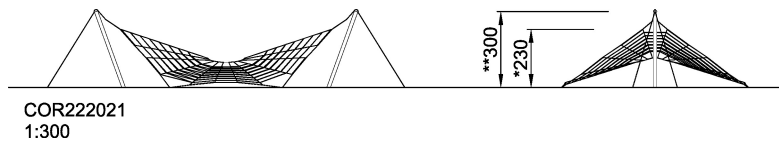

# COR22202 Spider's Web

A giant Spider's Web is tensioned from the ground over two sloping posts and thus gains a spatial dimension. Smaller children enjoy themselves in areas of the net close to the ground, older children practice their balancing skills in the upper area.

<b>Product Line</b>	Corocord™ rope playground
<b>Category</b>	Netscapes
<b>Age group</b>	5+
<b>Max. fall height (CM)</b>	230
<b>Total height (CM)</b>	300
<b>Safety Zone</b>	123.1 m2

SOCIALIZE

BALANCE

CLIMB

INCLUSIVE

IN-  
GROU.

ADA / INCLUSIVE

ASTM

\* = Highest designated play surface.  
\*\* = Total height of product.

<b>Weight/heaviest parts</b>	kg.	<b>Installation (Manpower)</b>	Persons
<b>Concrete required</b>	NaN m <sup>3</sup>	<b>Installation (Hours)</b>	Hours
<b>Foundation amount/footing</b>	NaN	<b>Excavation</b>	NaN m <sup>3</sup>