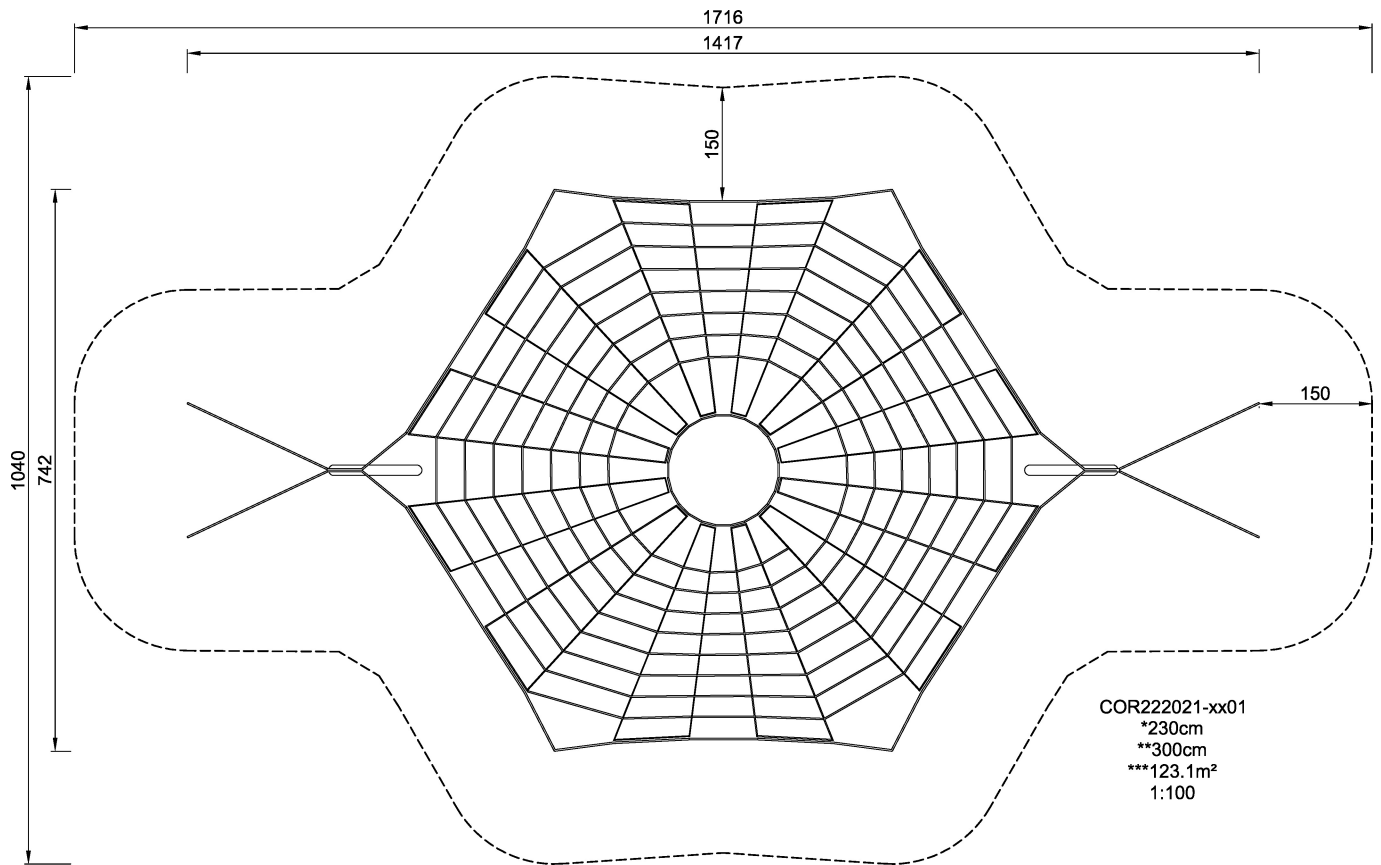

# COR22202 Spider's Web

A giant Spider's Web is tensioned from the ground over two sloping posts and thus gains a spatial dimension. Smaller children enjoy themselves in areas of the net close to the ground, older children practice their balancing skills in the upper area.

<b>Product Line</b>	Corocord™ rope playground
<b>Category</b>	Netscapes
<b>Age group</b>	5+
<b>Max. fall height (CM)</b>	230
<b>Total height (CM)</b>	300
<b>Safety Zone</b>	123.1 m2

SOCIALIZE

BALANCE

CLIMB

INCLUSIVE

IN-  
GROU.

ADA / INCLUSIVE

ASTM

\* = Highest designated play surface.  
\*\* = Total height of product.

<b>Weight/heaviest parts</b>	kg.	<b>Installation (Manpower)</b>	Persons
<b>Concrete required</b>	NaN m <sup>3</sup>	<b>Installation (Hours)</b>	Hours
<b>Foundation amount/footing</b>	NaN	<b>Excavation</b>	NaN m <sup>3</sup>