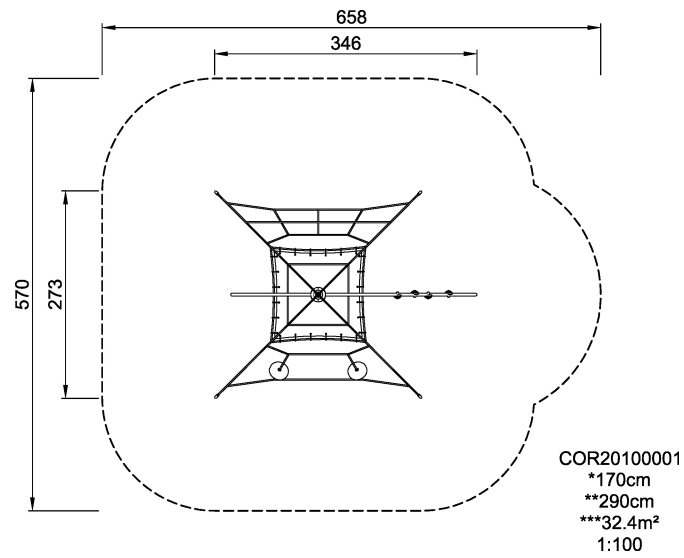

The Spida is a fun adventure for the little ones with its fireman pole, climbing pole, membrane platform and EPDM discs.

<b>Product Line</b>	Corocord™ rope playground
<b>Category</b>	Early Climbing
<b>Age group</b>	3+
<b>Max. fall height (CM)</b>	170
<b>Total height (CM)</b>	290
<b>Safety Zone</b>	32.4 m2

IN-  
GROU.

ASTM

\* = Highest designated play surface.  
\*\* = Total height of product.

<b>Weight/heaviest parts</b>	kg.	<b>Installation (Manpower)</b>	Persons
<b>Concrete required</b>	NaN m <sup>3</sup>	<b>Installation (Hours)</b>	Hours
<b>Foundation amount/footing</b>	NaN	<b>Excavation</b>	NaN m <sup>3</sup>