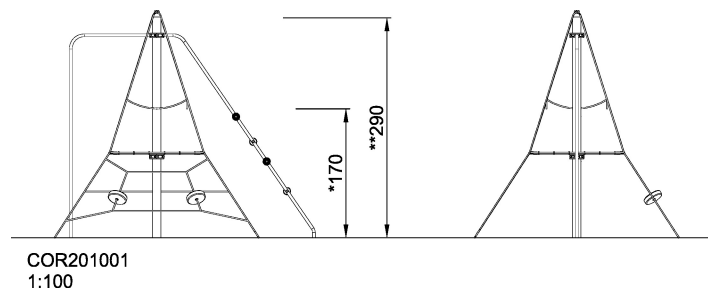

The Spida is a fun adventure for the little ones with its fireman pole, climbing pole, membrane platform and EPDM discs.

<b>Product Line</b>	Corocord™ rope playground
<b>Category</b>	Early Climbing
<b>Age group</b>	3+
<b>Max. fall height (CM)</b>	170
<b>Total height (CM)</b>	290
<b>Safety Zone</b>	32.4 m2

IN-  
GROU.

ASTM

\* = Highest designated play surface.  
\*\* = Total height of product.

<b>Weight/heaviest parts</b>	kg.	<b>Installation (Manpower)</b>	Persons
<b>Concrete required</b>	NaN m <sup>3</sup>	<b>Installation (Hours)</b>	Hours
<b>Foundation amount/footing</b>	NaN	<b>Excavation</b>	NaN m <sup>3</sup>