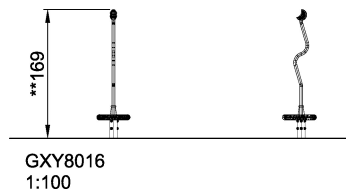

# GXY8016 Spica 3

Spica is a uniquely designed, delightful, challenging piece of rotating playground equipment that can be independently placed along a pedestrian street, by a sports centre or within a shopping district. It can also be included as part of a group of playground equipment. The three models have different designs and react in different ways to the movement of the child. It is therefore necessary to experiment with its movement and one's centre of gravity in order to master Spica's rotations.

<b>Product Line</b>	Traditional Play
<b>Category</b>	Supernova, carousels & spinners
<b>Age group</b>	6 - 12
<b>Max. fall height (CM)</b>	100
<b>Total height (CM)</b>	169
<b>Safety Zone</b>	9.7 m2

**SUR-  
FACE**

**ASTM**

\* = Highest designated play surface.  
 \*\* = Total height of product.

<b>Weight/heaviest parts</b>	kg.	<b>Installation (Manpower)</b>	Persons
<b>Concrete required</b>	NaN m <sup>3</sup>	<b>Installation (Hours)</b>	Hours
<b>Foundation amount/footing</b>	NaN	<b>Excavation</b>	NaN m <sup>3</sup>