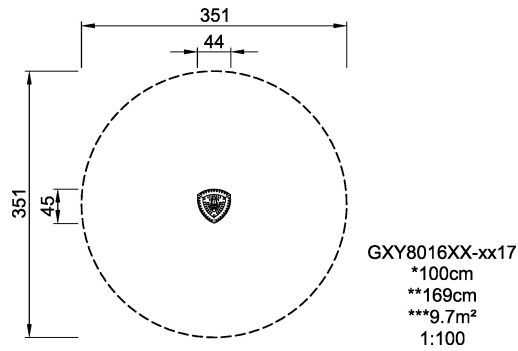

# GXY8016 Spica 3

Spica is a uniquely designed, delightful, challenging piece of rotating playground equipment that can be independently placed along a pedestrian street, by a sports centre or within a shopping district. It can also be included as part of a group of playground equipment. The three models have different designs and react in different ways to the movement of the child. It is therefore necessary to experiment with its movement and one's centre of gravity in order to master Spica's rotations.

<b>Product Line</b>	Traditional Play
<b>Category</b>	Supernova, carousels & spinners
<b>Age group</b>	6 - 12
<b>Max. fall height (CM)</b>	100
<b>Total height (CM)</b>	169
<b>Safety Zone</b>	9.7 m2

**SUR-  
FACE**

**ASTM**

\* = Highest designated play surface.  
 \*\* = Total height of product.

<b>Weight/heaviest parts</b>	kg.	<b>Installation (Manpower)</b>	Persons
<b>Concrete required</b>	NaN m <sup>3</sup>	<b>Installation (Hours)</b>	Hours
<b>Foundation amount/footing</b>	NaN	<b>Excavation</b>	NaN m <sup>3</sup>