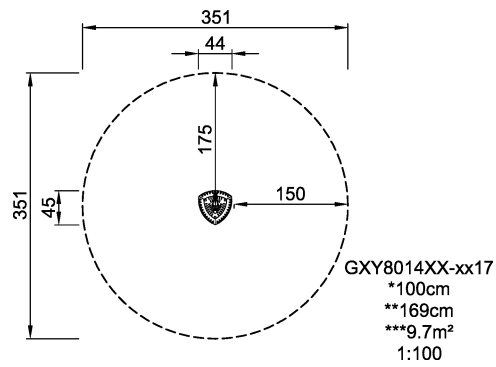

GXY8014 Spica 1

Spica is a uniquely designed, delightful, challenging piece of rotating playground equipment that can be independently placed along a pedestrian street, by a sports centre or within a shopping district. It can also be included as part of a group of playground equipment. The three models have different designs and react in different ways to the movement of the child. It is therefore necessary to experiment with its movement and one's centre of gravity in order to master Spica's rotations.

Product Line	Traditional Play
Category	Supernova, carousels & spinners
Age group	6 - 12
Max. fall height (CM)	100
Total height (CM)	169
Safety Zone	9.7 m2

**SUR-
FACE**

ASTM

* = Highest designated play surface.
** = Total height of product.