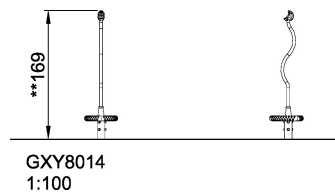

GXY8014 Spica 1

Spica is a uniquely designed, delightful, challenging piece of rotating playground equipment that can be independently placed along a pedestrian street, by a sports centre or within a shopping district. It can also be included as part of a group of playground equipment. The three models have different designs and react in different ways to the movement of the child. It is therefore necessary to experiment with its movement and one's centre of gravity in order to master Spica's rotations.

Product Line	Traditional Play
Category	Supernova, carousels & spinners
Age group	6 - 12
Max. fall height (CM)	100
Total height (CM)	169
Safety Zone	9.7 m2

**SUR-
FACE**

ASTM

* = Highest designated play surface.
** = Total height of product.