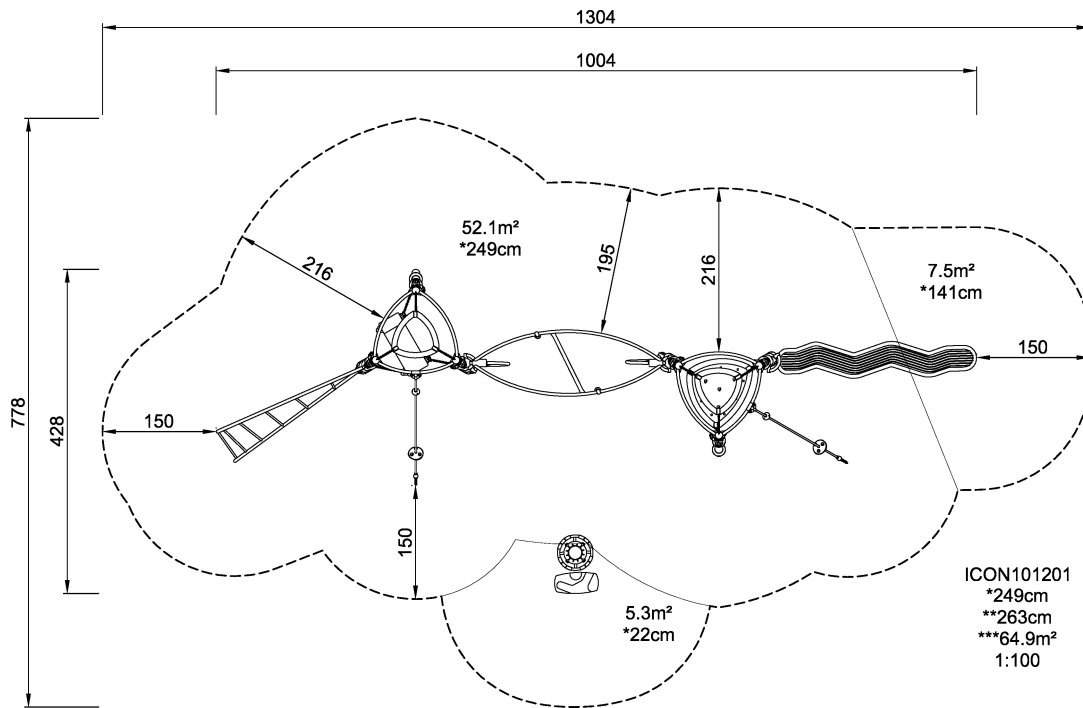

ICON1012 SPACE

Hit the Node to win. Flashing game nodes are placed at strategic positions around the structure; hit the lighted nodes to win. The Space requires, teamwork, agility and alertness.

Product Line	Urban climbing
Category	ICON™ Interactive Play (Electronic)
Age group	8 - 15
Max. fall height (CM)	249
Total height (CM)	263
Safety Zone	64.9 m2

SURFACE

ASTM

* = Highest designated play surface.
** = Total height of product.

Weight/heaviest parts	kg.	Installation (Manpower)	Persons
Concrete required	NaN m3	Installation (Hours)	Hours
Foundation amount/footing	NaN	Excavation	NaN m3