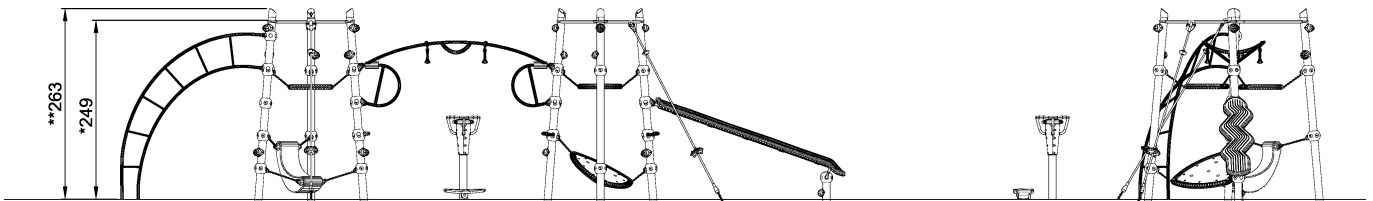

ICON1012 SPACE

Hit the Node to win. Flashing game nodes are placed at strategic positions around the structure; hit the lighted nodes to win. The Space requires, teamwork, agility and alertness.

Product Line	Urban climbing
Category	ICON™ Interactive Play (Electronic)
Age group	8 - 15
Max. fall height (CM)	249
Total height (CM)	263
Safety Zone	64.9 m2

SURFACE

ASTM

* = Highest designated play surface.
** = Total height of product.

Weight/heaviest parts	kg.	Installation (Manpower)	Persons
Concrete required	NaN m3	Installation (Hours)	Hours
Foundation amount/footing	NaN	Excavation	NaN m3