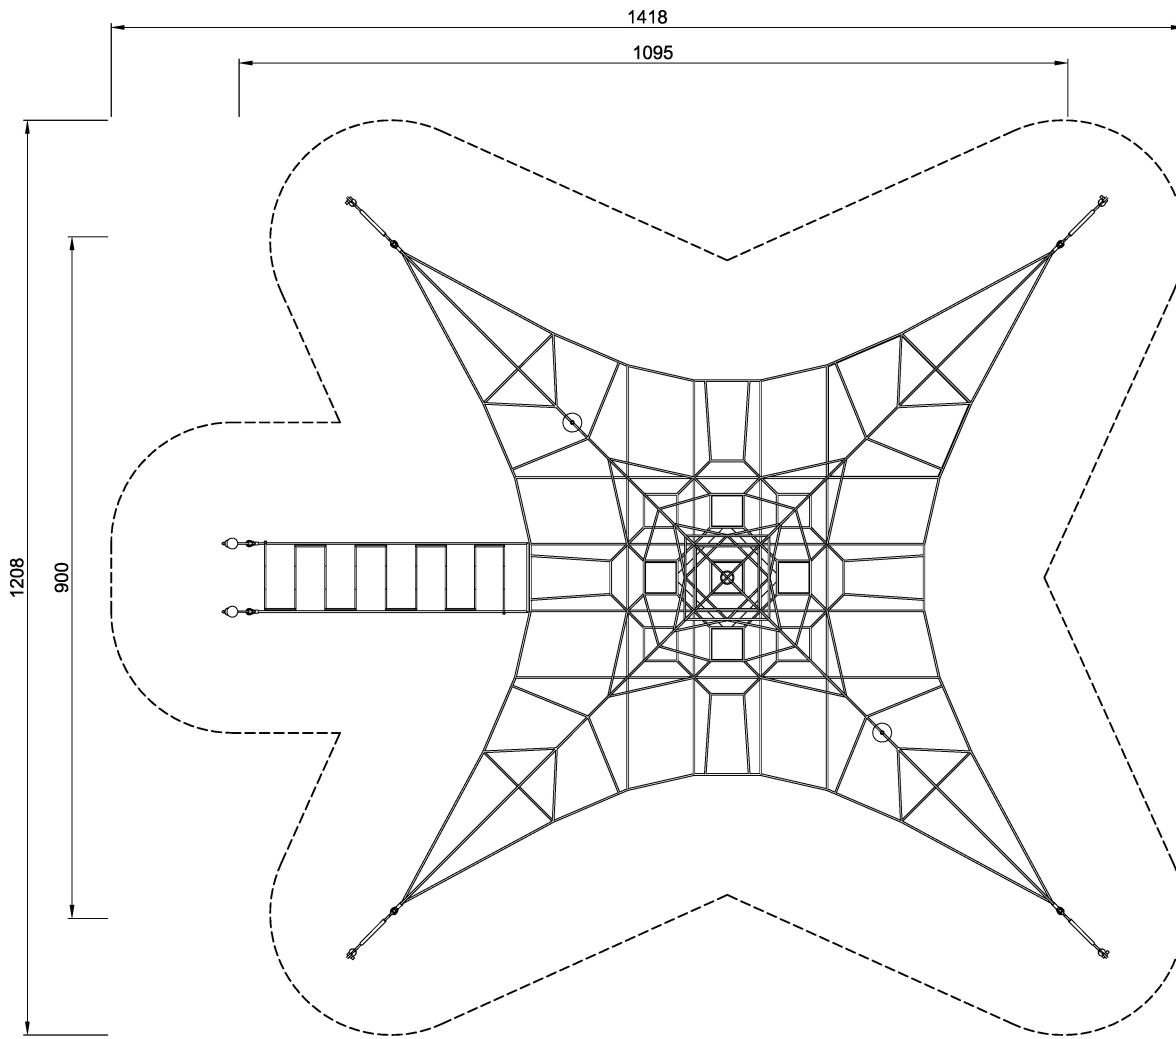

**Max. fall height (CM)** 185

**Total height (CM)** 580

**Safety Zone** 126.6 m<sup>2</sup>

SOCIALIZE

CLIMB

INCLUSIVE

IN-  
GROU.

COR10120001  
\*185cm  
\*\*580cm  
\*\*\*126.6m<sup>2</sup>  
1:100

COR101201  
1:300

\* = Highest designated play surface.  
\*\* = Total height of product.

<b>Weight/heaviest parts</b>	kg.	<b>Installation (Manpower)</b>	Persons
<b>Concrete required</b>	NaN m3	<b>Installation (Hours)</b>	Hours
<b>Foundation amount/footing</b>	NaN	<b>Excavation</b>	NaN m3