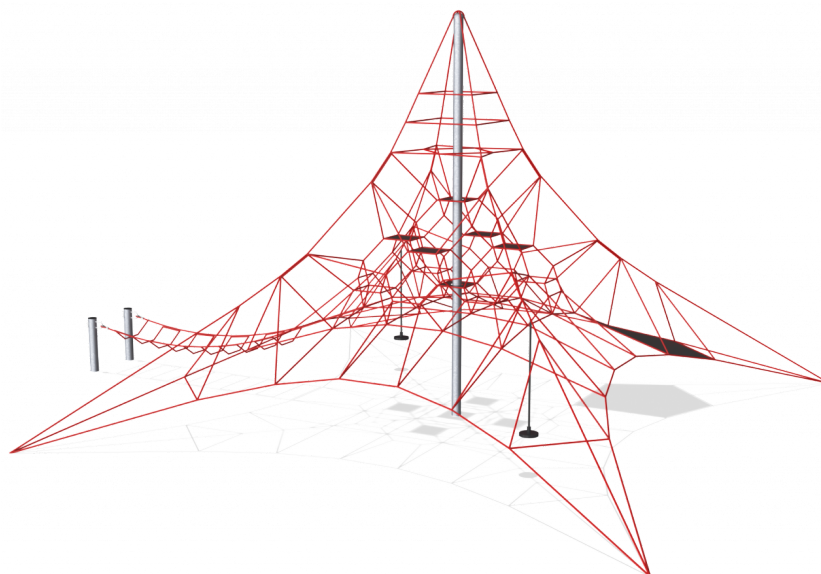

COR10120

# Small Spacenet + Bouncing Membrane

Incl. pendulum swings, membrane seats, waggle bridge and five-sided bouncing membrane.

**Product Line** Corocord™ rope playground

**Category** Spacenets™

**Age group** 5+

**Max. fall height (CM)** 185

**Total height (CM)** 580

**Safety Zone** 126.6 m<sup>2</sup>

SOCIALIZE

CLIMB

INCLUSIVE

IN-  
GROU.

COR10120001  
\*185cm  
\*\*580cm  
\*\*\*126.6m<sup>2</sup>  
1:100

COR101201  
1:300

\* = Highest designated play surface.  
\*\* = Total height of product.

<b>Weight/heaviest parts</b>	kg.	<b>Installation (Manpower)</b>	Persons
<b>Concrete required</b>	NaN m3	<b>Installation (Hours)</b>	Hours
<b>Foundation amount/footing</b>	NaN	<b>Excavation</b>	NaN m3