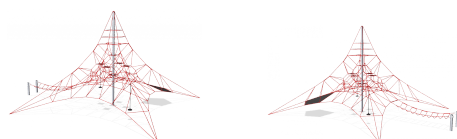

# Small Spacenet + Bouncing Membrane

Incl. pendulum swings, membrane seats, waggle bridge and five-sided bouncing membrane.

**Product Line** Corocord™ rope playground

**Category** Spacenets™

**Age group** 5+

**Max. fall height (CM)** 185

**Total height (CM)** 580

**Safety Zone** 126.6 m<sup>2</sup>

SOCIALIZE

CLIMB

INCLUSIVE

IN-  
GROU.

COR10120001  
\*185cm  
\*\*580cm  
\*\*\*126.6m<sup>2</sup>  
1:100