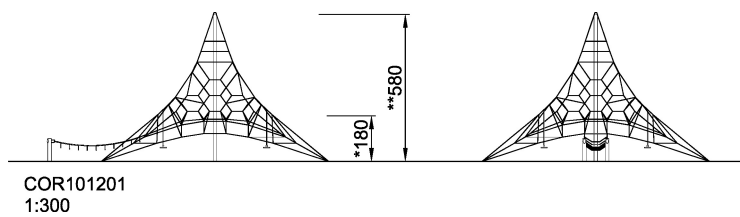

**Max. fall height (CM)** 185

**Total height (CM)** 580

**Safety Zone** 126.6 m<sup>2</sup>

SOCIALIZE

CLIMB

INCLUSIVE

IN-  
GROU.

COR10120001  
\*185cm  
\*\*580cm  
\*\*\*126.6m<sup>2</sup>  
1:100

COR101201  
1:300

\* = Highest designated play surface.  
\*\* = Total height of product.

<b>Weight/heaviest parts</b>	kg.	<b>Installation (Manpower)</b>	Persons
<b>Concrete required</b>	NaN m3	<b>Installation (Hours)</b>	Hours
<b>Foundation amount/footing</b>	NaN	<b>Excavation</b>	NaN m3