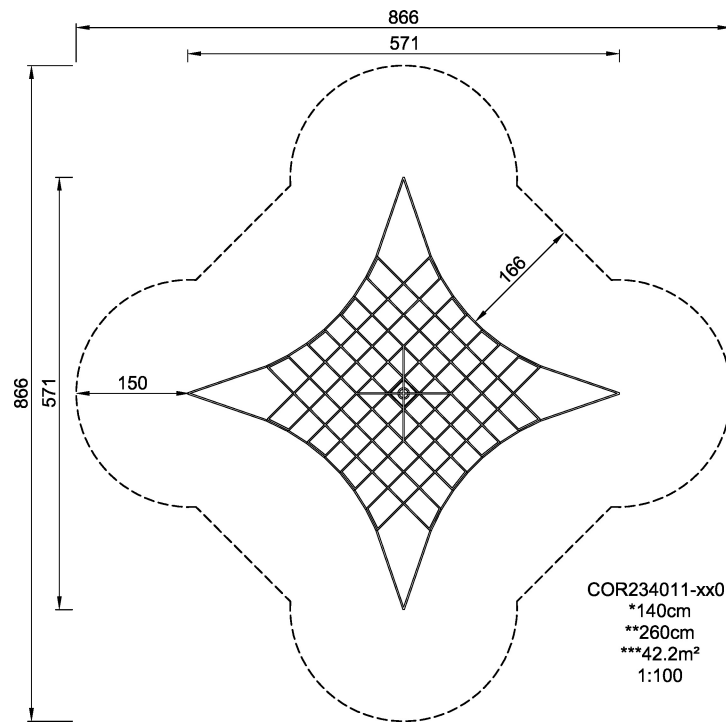

# COR23401 Small Play Net

The Small Play Net offers a spatial experience. Small children are fascinated by the oscillations which develop when they climb the play net.

<b>Product Line</b>	Corocord™ rope playground
<b>Category</b>	Early Climbing
<b>Age group</b>	3+
<b>Max. fall height (CM)</b>	140
<b>Total height (CM)</b>	260
<b>Safety Zone</b>	42.2 m2

\* = Highest designated play surface.  
\*\* = Total height of product.

<b>Weight/heaviest parts</b>	kg.	<b>Installation (Manpower)</b>	Persons
<b>Concrete required</b>	NaN m <sup>3</sup>	<b>Installation (Hours)</b>	Hours
<b>Foundation amount/footing</b>	NaN	<b>Excavation</b>	NaN m <sup>3</sup>