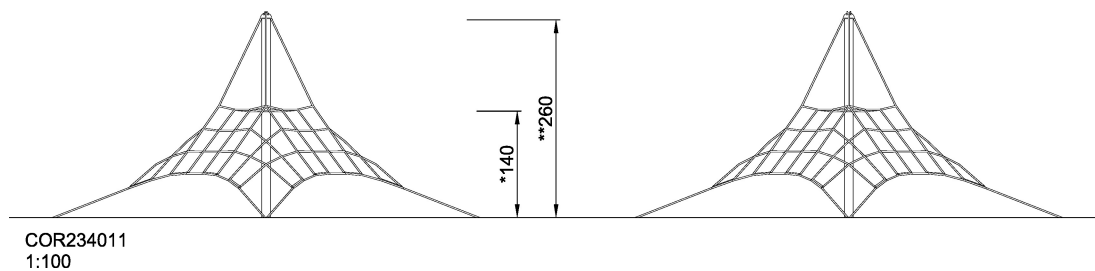

# COR23401 Small Play Net

The Small Play Net offers a spatial experience. Small children are fascinated by the oscillations which develop when they climb the play net.

<b>Product Line</b>	Corocord™ rope playground
<b>Category</b>	Early Climbing
<b>Age group</b>	3+
<b>Max. fall height (CM)</b>	140
<b>Total height (CM)</b>	260
<b>Safety Zone</b>	42.2 m2

\* = Highest designated play surface.  
\*\* = Total height of product.

<b>Weight/heaviest parts</b>	kg.	<b>Installation (Manpower)</b>	Persons
<b>Concrete required</b>	NaN m <sup>3</sup>	<b>Installation (Hours)</b>	Hours
<b>Foundation amount/footing</b>	NaN	<b>Excavation</b>	NaN m <sup>3</sup>