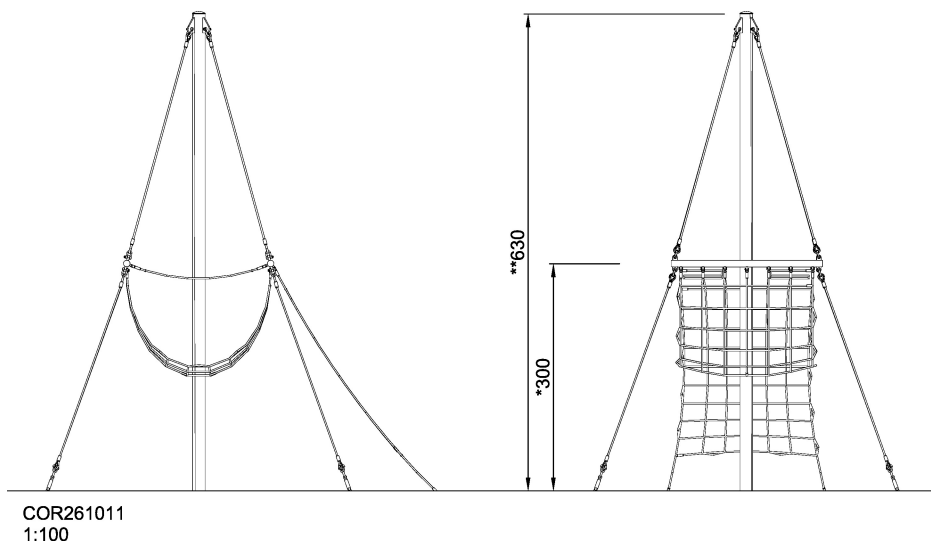

COR26101

Small Lookout

The Small Lookout invites for climbing and balancing. Let the gaze wander wide over the surrounding area from the swinging top.

Product Line	Corocord™ rope playground
Category	Play Towers
Age group	5+
Max. fall height (CM)	300
Total height (CM)	630
Safety Zone	49.8 m ²

SOCIALIZE

CLIMB

* = Highest designated play surface.
** = Total height of product.

Weight/heaviest parts	kg.	Installation (Manpower)	Persons
Concrete required	NaN m ³	Installation (Hours)	Hours
Foundation amount/footing	NaN	Excavation	NaN m ³