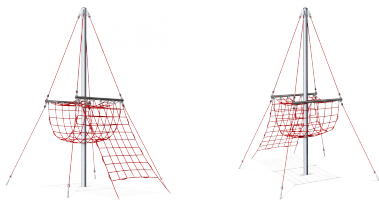

COR26101

Small Lookout

The Small Lookout invites for climbing and balancing. Let the gaze wander wide over the surrounding area from the swinging top.

Product Line	Corocord™ rope playground
Category	Play Towers
Age group	5+
Max. fall height (CM)	300
Total height (CM)	630
Safety Zone	49.8 m ²

SOCIALIZE

CLIMB

* = Highest designated play surface.
** = Total height of product.

Weight/heaviest parts	kg.	Installation (Manpower)	Persons
Concrete required	NaN m ³	Installation (Hours)	Hours
Foundation amount/footing	NaN	Excavation	NaN m ³