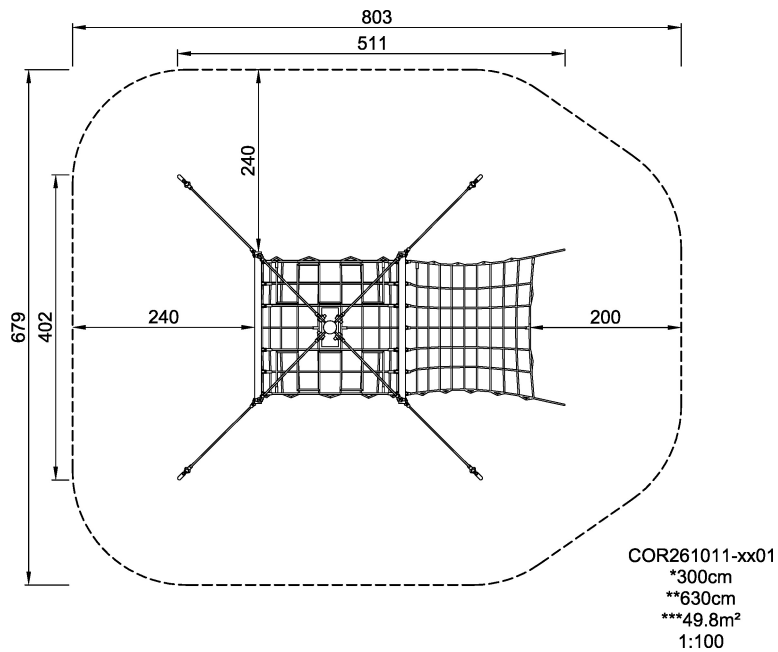

COR26101

Small Lookout

The Small Lookout invites for climbing and balancing. Let the gaze wander wide over the surrounding area from the swinging top.

Product Line	Corocord™ rope playground
Category	Play Towers
Age group	5+
Max. fall height (CM)	300
Total height (CM)	630
Safety Zone	49.8 m ²

SOCIALIZE

CLIMB

* = Highest designated play surface.
** = Total height of product.

Weight/heaviest parts	kg.	Installation (Manpower)	Persons
Concrete required	NaN m ³	Installation (Hours)	Hours
Foundation amount/footing	NaN	Excavation	NaN m ³