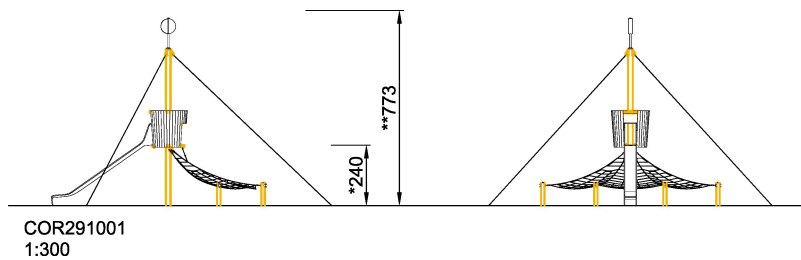

COR29100 Small Kontiki

The Kontiki's mast, with a lookout and the rope nets, convey the feeling of a sailing ship. Children can find their way back to 'dry land' by means of an open slide.

Product Line	Corocord™ rope playground
Category	Play Towers
Age group	5+
Max. fall height (CM)	240
Total height (CM)	773
Safety Zone	67.4 m2

* = Highest designated play surface.
** = Total height of product.

Weight/heaviest parts	kg.	Installation (Manpower)	Persons
Concrete required	NaN m ³	Installation (Hours)	Hours
Foundation amount/footing	NaN	Excavation	NaN m ³