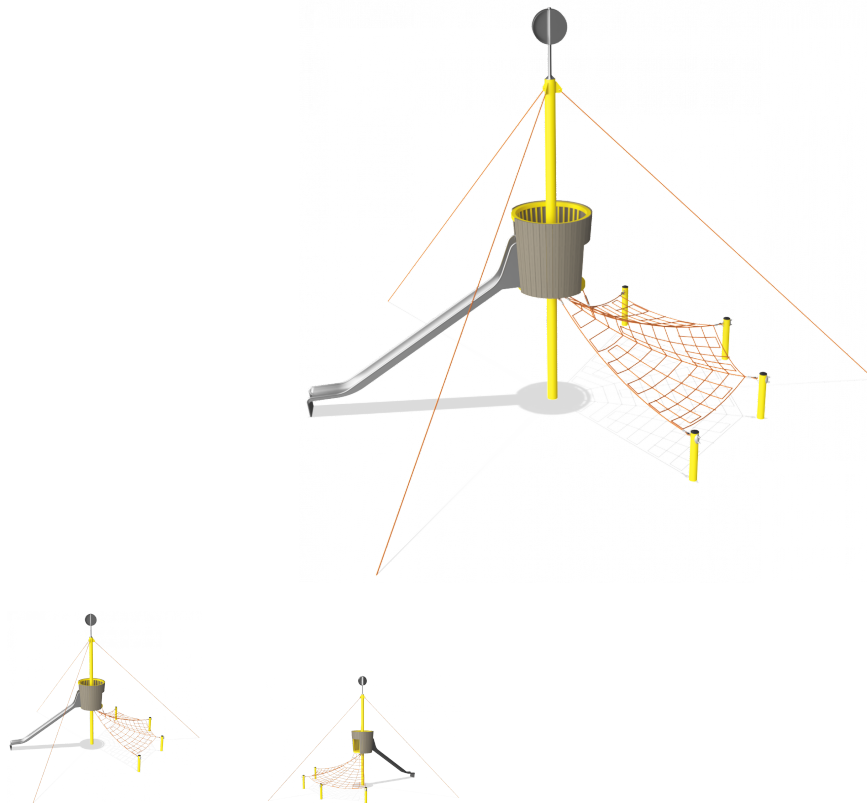

COR29100 Small Kontiki

The Kontiki's mast, with a lookout and the rope nets, convey the feeling of a sailing ship. Children can find their way back to 'dry land' by means of an open slide.

Product Line	Corocord™ rope playground
Category	Play Towers
Age group	5+
Max. fall height (CM)	240
Total height (CM)	773
Safety Zone	67.4 m2

* = Highest designated play surface.
** = Total height of product.

Weight/heaviest parts	kg.	Installation (Manpower)	Persons
Concrete required	NaN m ³	Installation (Hours)	Hours
Foundation amount/footing	NaN	Excavation	NaN m ³