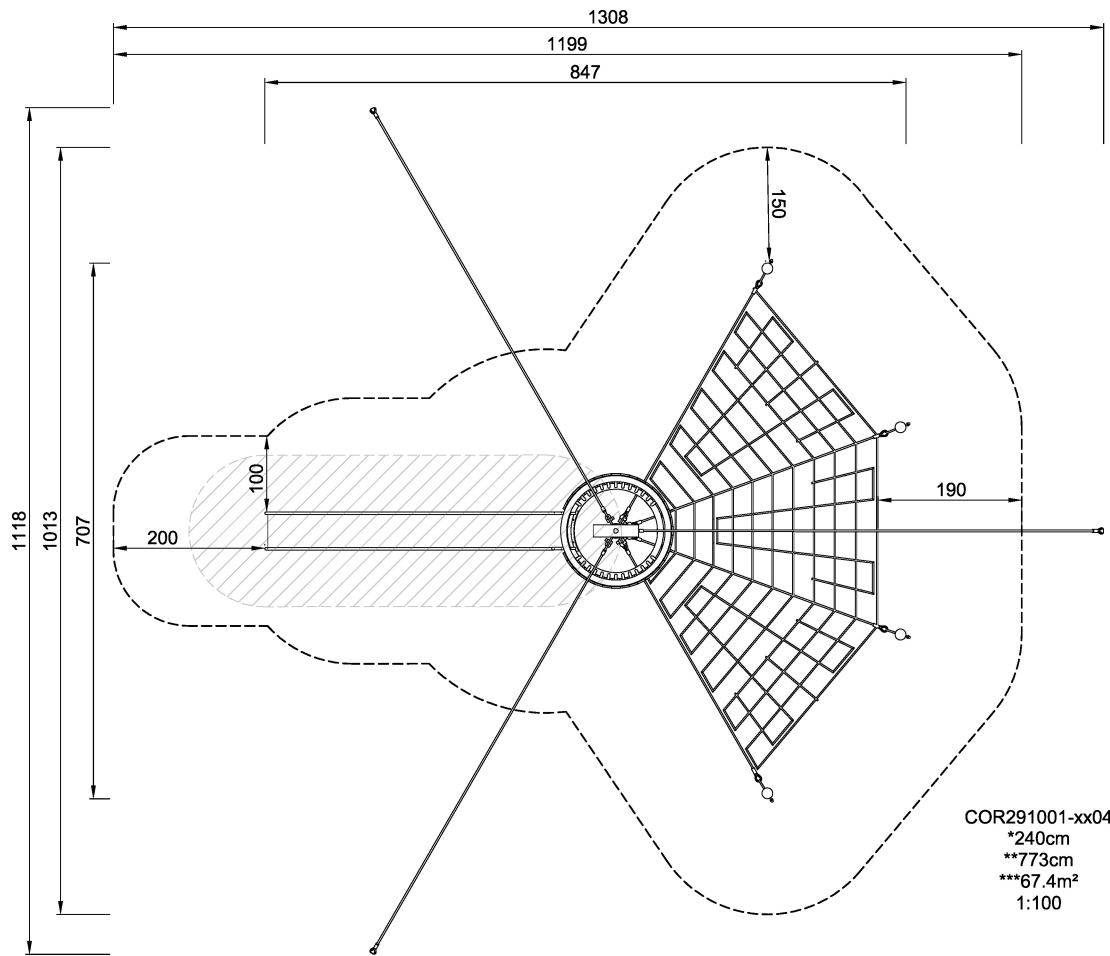

COR29100 Small Kontiki

The Kontiki's mast, with a lookout and the rope nets, convey the feeling of a sailing ship. Children can find their way back to 'dry land' by means of an open slide.

Product Line	Corocord™ rope playground
Category	Play Towers
Age group	5+
Max. fall height (CM)	240
Total height (CM)	773
Safety Zone	67.4 m2

* = Highest designated play surface.
** = Total height of product.

Weight/heaviest parts	kg.	Installation (Manpower)	Persons
Concrete required	NaN m ³	Installation (Hours)	Hours
Foundation amount/footing	NaN	Excavation	NaN m ³