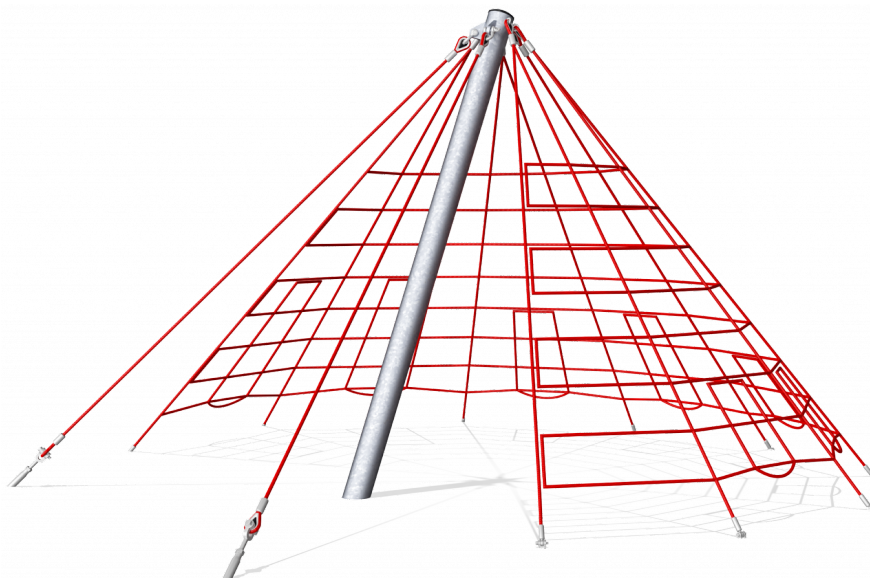

COR26030 Small Cutter Climbing Net

The Cutter Climbing Nets (small and large version) are part of a general design concept with ship's bow and stern. However, they may also be used as individual play equipment.

Product Line	Corocord™ rope playground
Category	Netscapes
Age group	5+
Max. fall height (CM)	200
Total height (CM)	300
Safety Zone	61.3 m ²

* = Highest designated play surface.

** = Total height of product.