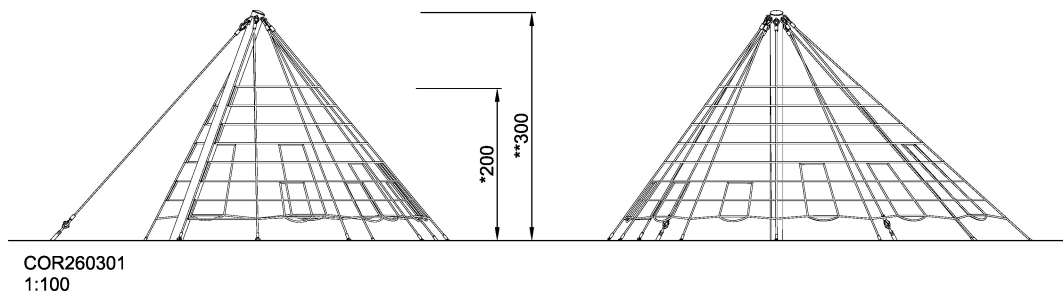

COR26030 Small Cutter Climbing Net

The Cutter Climbing Nets (small and large version) are part of a general design concept with ship's bow and stern. However, they may also be used as individual play equipment.

Product Line	Corocord™ rope playground
Category	Netscapes
Age group	5+
Max. fall height (CM)	200
Total height (CM)	300
Safety Zone	61.3 m ²

* = Highest designated play surface.

** = Total height of product.