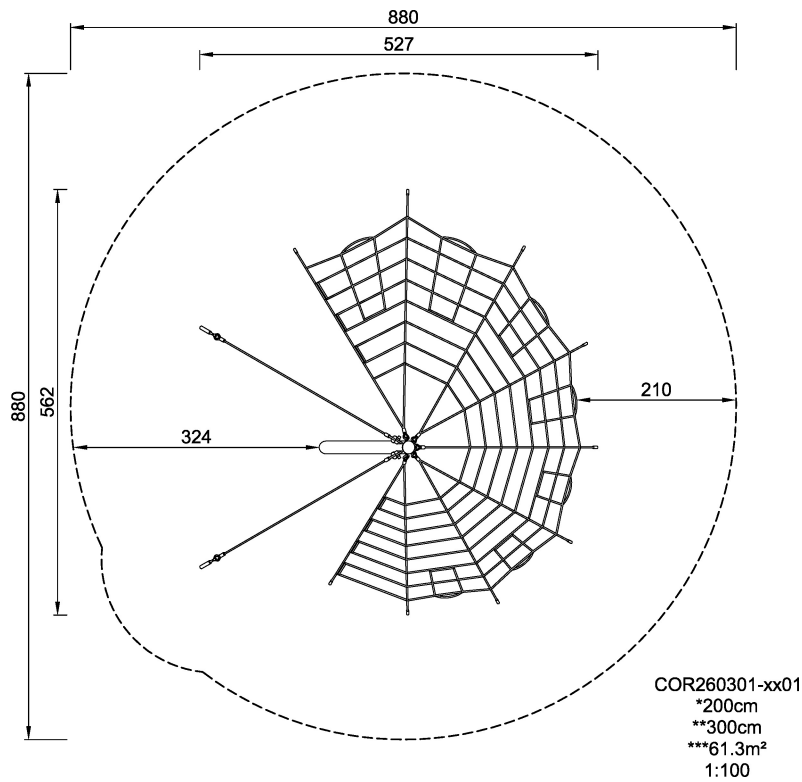

COR26030 Small Cutter Climbing Net

The Cutter Climbing Nets (small and large version) are part of a general design concept with ship's bow and stern. However, they may also be used as individual play equipment.

Product Line	Corocord™ rope playground
Category	Netscapes
Age group	5+
Max. fall height (CM)	200
Total height (CM)	300
Safety Zone	61.3 m ²

* = Highest designated play surface.

** = Total height of product.