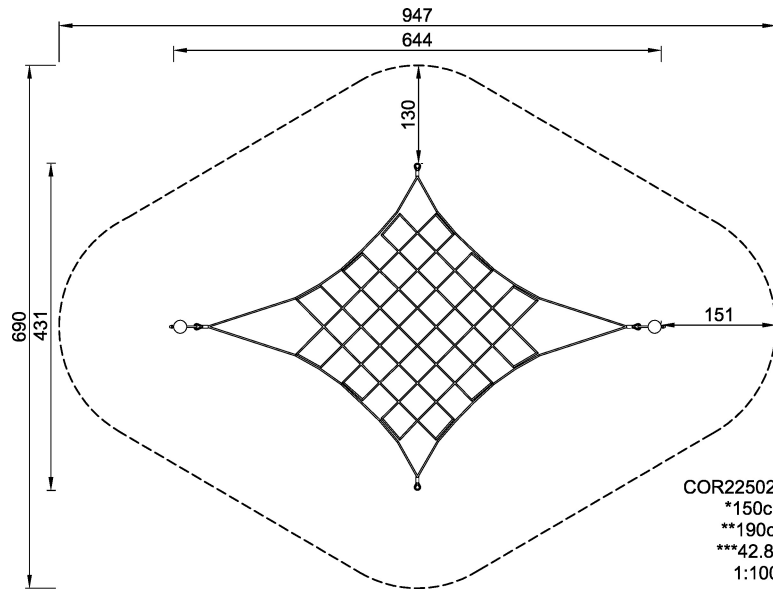

COR22502 Small Climetric Net

Climetric Nets are well-suited for use in residential environments. The saddle shape of the net provides play challenges for different age groups.

Product Line	Corocord™ rope playground
Category	Early Climbing
Age group	3+
Max. fall height (CM)	150
Total height (CM)	190
Safety Zone	42.8 m2

**IN-
GROU.**

ASTM

COR225021-xx01
*150cm
**190cm
***42.8m²
1:100

* = Highest designated play surface.
** = Total height of product.

Weight/heaviest parts	kg.	Installation (Manpower)	Persons
Concrete required	NaN m ³	Installation (Hours)	Hours
Foundation amount/footing	NaN	Excavation	NaN m ³