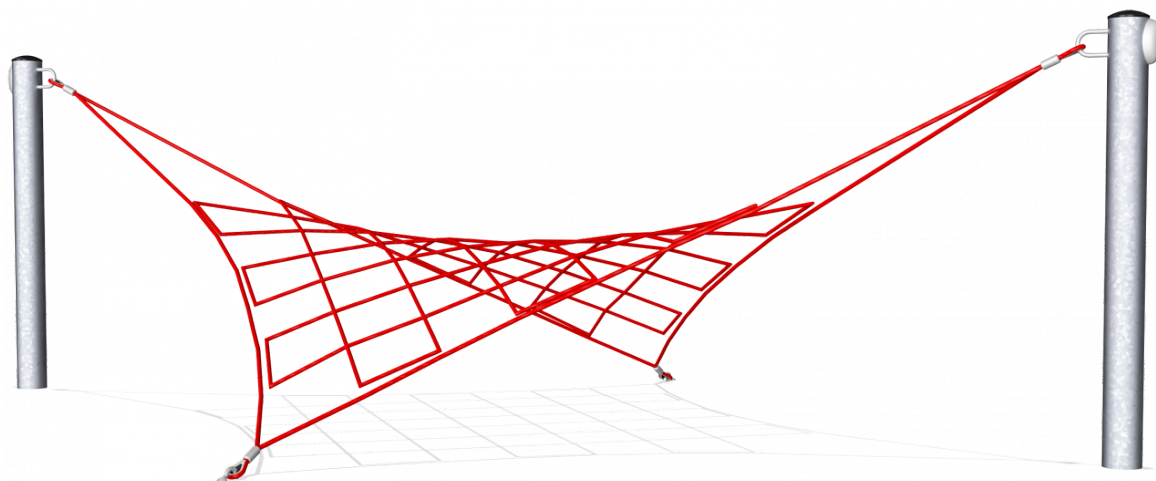

COR22502 Small Climetric Net

Climetric Nets are well-suited for use in residential environments. The saddle shape of the net provides play challenges for different age groups.

Product Line	Corocord™ rope playground
Category	Early Climbing
Age group	3+
Max. fall height (CM)	150
Total height (CM)	190
Safety Zone	42.8 m2

**IN-
GROU.**

ASTM

COR225021-xx01
*150cm
**190cm
***42.8m²
1:100

* = Highest designated play surface.
** = Total height of product.

Weight/heaviest parts	kg.	Installation (Manpower)	Persons
Concrete required	NaN m ³	Installation (Hours)	Hours
Foundation amount/footing	NaN	Excavation	NaN m ³