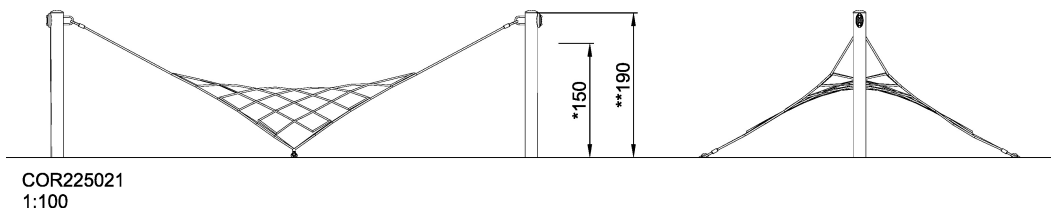

COR22502 Small Climetric Net

Climetric Nets are well-suited for use in residential environments. The saddle shape of the net provides play challenges for different age groups.

Product Line	Corocord™ rope playground
Category	Early Climbing
Age group	3+
Max. fall height (CM)	150
Total height (CM)	190
Safety Zone	42.8 m2

**IN-
GROU.**

ASTM

COR225021-xx01
*150cm
**190cm
***42.8m²
1:100

* = Highest designated play surface.
** = Total height of product.

Weight/heaviest parts	kg.	Installation (Manpower)	Persons
Concrete required	NaN m ³	Installation (Hours)	Hours
Foundation amount/footing	NaN	Excavation	NaN m ³