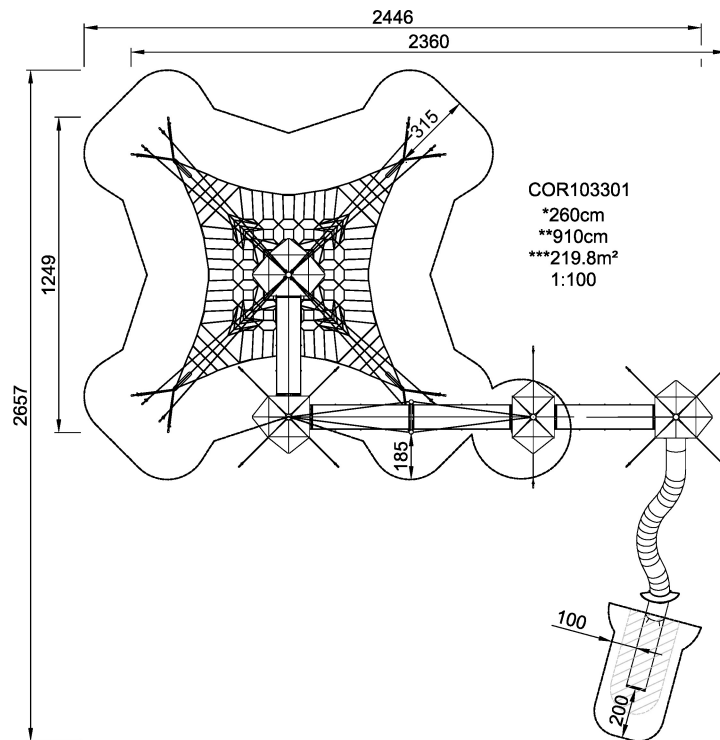

# COR10330 Sky Walk

High above the ground the Sky Walk provides an entrance to a world of play. Height is really experienced in the passageway thanks to the swinging rope construction. The strenuous climb is rewarded by a thrilling tunnel journey back down to the ground.

<b>Product Line</b>	Corocord™ rope playground
<b>Category</b>	Sky Play
<b>Age group</b>	5+
<b>Max. fall height (CM)</b>	260
<b>Total height (CM)</b>	910
<b>Safety Zone</b>	219.8 m2

COR103301  
1:300

\* = Highest designated play surface.  
\*\* = Total height of product.

<b>Weight/heaviest parts</b>	kg.	<b>Installation (Manpower)</b>	Persons
<b>Concrete required</b>	NaN m3	<b>Installation (Hours)</b>	Hours
<b>Foundation amount/footing</b>	NaN	<b>Excavation</b>	NaN m3