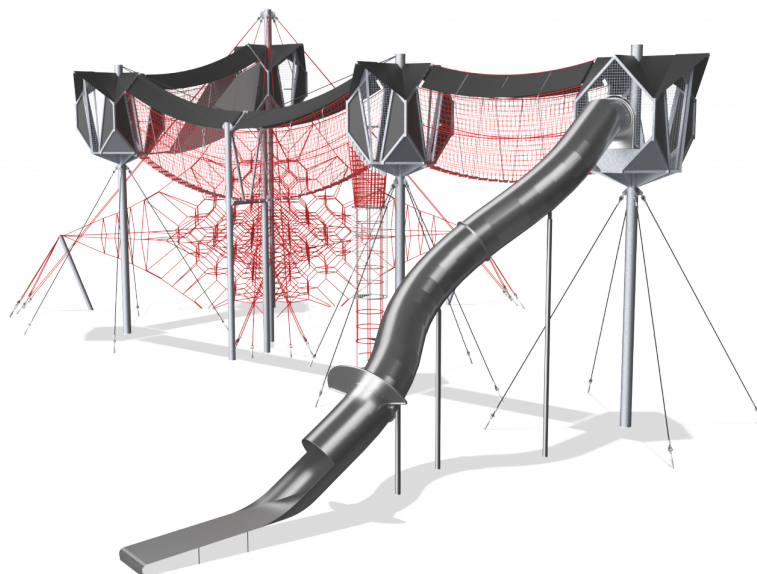

# COR10330 Sky Walk

High above the ground the Sky Walk provides an entrance to a world of play. Height is really experienced in the passageway thanks to the swinging rope construction. The strenuous climb is rewarded by a thrilling tunnel journey back down to the ground.

<b>Product Line</b>	Corocord™ rope playground
<b>Category</b>	Sky Play
<b>Age group</b>	5+
<b>Max. fall height (CM)</b>	260
<b>Total height (CM)</b>	910
<b>Safety Zone</b>	219.8 m2

COR103301  
1:300

\* = Highest designated play surface.  
\*\* = Total height of product.