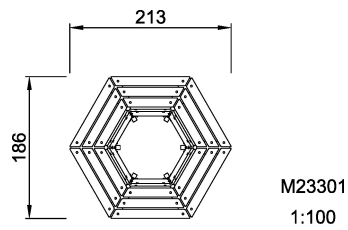

Product Line	Park equipment
Category	Benches, tables & signs
Age group	1 - 8
Total height (CM)	74

IN-
GROU.

* = Highest designated play surface.
** = Total height of product.

Weight/heaviest parts	kg.	Installation (Manpower)	Persons
Concrete required	NaN m3	Installation (Hours)	Hours
Foundation amount/footing	NaN	Excavation	NaN m3