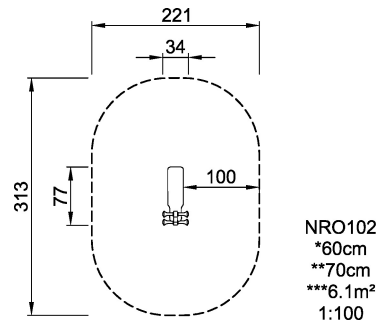

NRO102

Single springer

The product is available as FSC® Certified (FSC® C004450) robinia wood on request.

Product Line	Organic Robinia
Category	Traditional play, Sand and water play
Age group	3 - 8
Max. fall height (CM)	60
Total height (CM)	70
Safety Zone	6.1 m ²

**SUR-
FACE**

ASTM

* = Highest designated play surface.
** = Total height of product.

Weight/heaviest parts	kg.	Installation (Manpower)	Persons
Concrete required	NaN m ³	Installation (Hours)	Hours
Foundation amount/footing	NaN	Excavation	NaN m ³