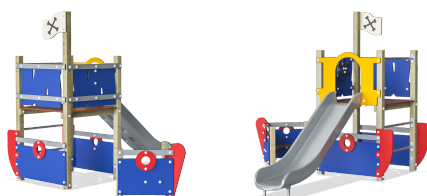

# KPL517 Ship Small

Children love to pretend they are driving, sailing or flying. These products have exciting, manipulative components that ensure endless hours of imaginative play. Note to Australian customers: This product is not available in your region, please contact your local KOMPAN agent for alternative materials

<b>Product Line</b>	Themed Play
<b>Category</b>	Vehicles & ships
<b>Age group</b>	3 - 8
<b>Max. fall height (CM)</b>	120
<b>Total height (CM)</b>	270
<b>Safety Zone</b>	27.9 m <sup>2</sup>

**SUR-  
FACE**