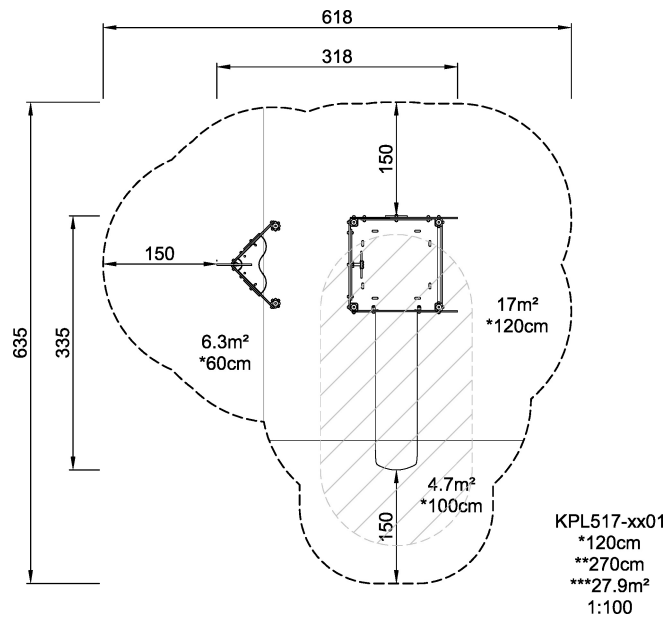

<b>Product Line</b>	Themed Play
<b>Category</b>	Vehicles & ships
<b>Age group</b>	3 - 8
<b>Max. fall height (CM)</b>	120
<b>Total height (CM)</b>	270
<b>Safety Zone</b>	27.9 m <sup>2</sup>

**SUR-  
FACE**

\* = Highest designated play surface.  
\*\* = Total height of product.

<b>Weight/heaviest parts</b>	kg.	<b>Installation (Manpower)</b>	Persons
<b>Concrete required</b>	NaN m3	<b>Installation (Hours)</b>	Hours
<b>Foundation amount/footing</b>	NaN	<b>Excavation</b>	NaN m3