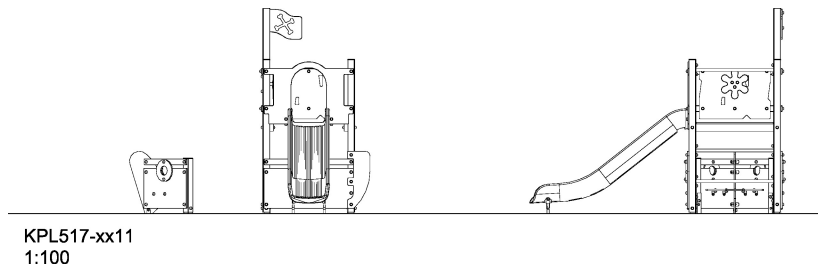

<b>Product Line</b>	Themed Play
<b>Category</b>	Vehicles & ships
<b>Age group</b>	3 - 8
<b>Max. fall height (CM)</b>	120
<b>Total height (CM)</b>	270
<b>Safety Zone</b>	27.9 m <sup>2</sup>

**SUR-  
FACE**

\* = Highest designated play surface.  
\*\* = Total height of product.

<b>Weight/heaviest parts</b>	kg.	<b>Installation (Manpower)</b>	Persons
<b>Concrete required</b>	NaN m3	<b>Installation (Hours)</b>	Hours
<b>Foundation amount/footing</b>	NaN	<b>Excavation</b>	NaN m3