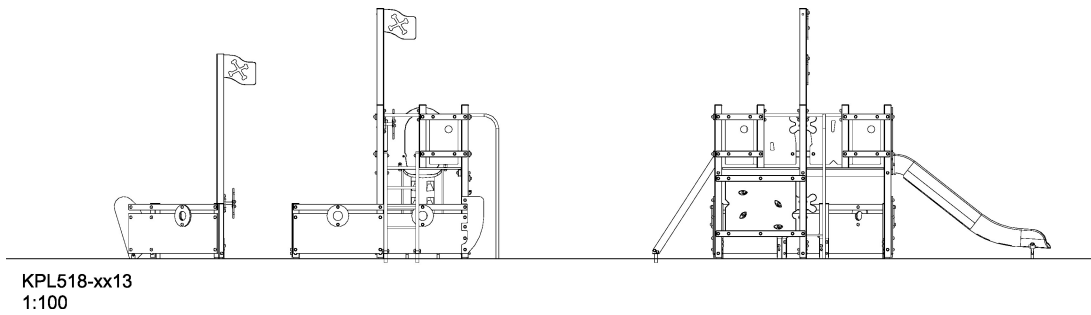

Product Line	Themed Play
Category	Vehicles & ships
Age group	3 - 8
Max. fall height (CM)	120
Total height (CM)	330
Safety Zone	44 m2

**SUR-
FACE**

* = Highest designated play surface.
** = Total height of product.