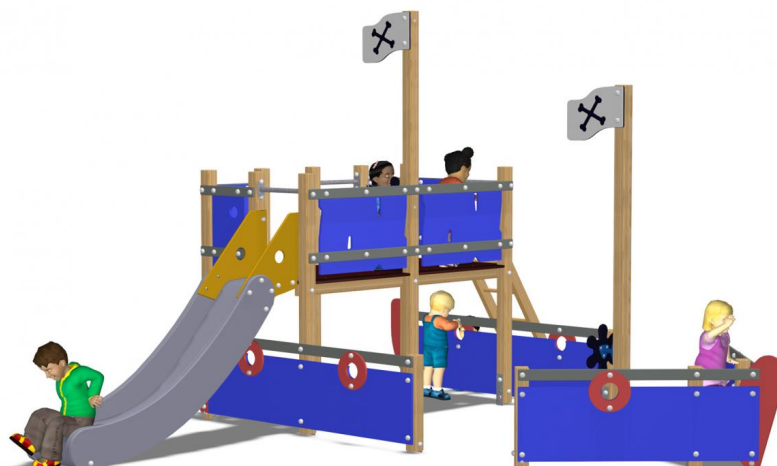

KPL518 Ship Large

Children love to pretend they are driving, sailing or flying. These products have exciting, manipulative components that ensure endless hours of imaginative play. Note to Australian customers: This product is not available in your region, please contact your local KOMPAN agent for alternative materials

Product Line	Themed Play
Category	Vehicles & ships
Age group	3 - 8
Max. fall height (CM)	120
Total height (CM)	330
Safety Zone	44 m2

**SUR-
FACE**

* = Highest designated play surface.
** = Total height of product.