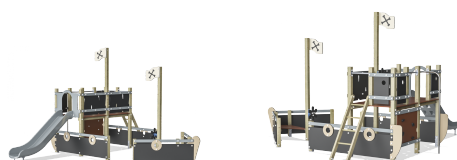

KPL518 Ship Large

Children love to pretend they are driving, sailing or flying. These products have exciting, manipulative components that ensure endless hours of imaginative play. Note to Australian customers: This product is not available in your region, please contact your local KOMPAN agent for alternative materials

Product Line	Themed Play
Category	Vehicles & ships
Age group	3 - 8
Max. fall height (CM)	120
Total height (CM)	330
Safety Zone	44 m2

**SUR-
FACE**

* = Highest designated play surface.
** = Total height of product.