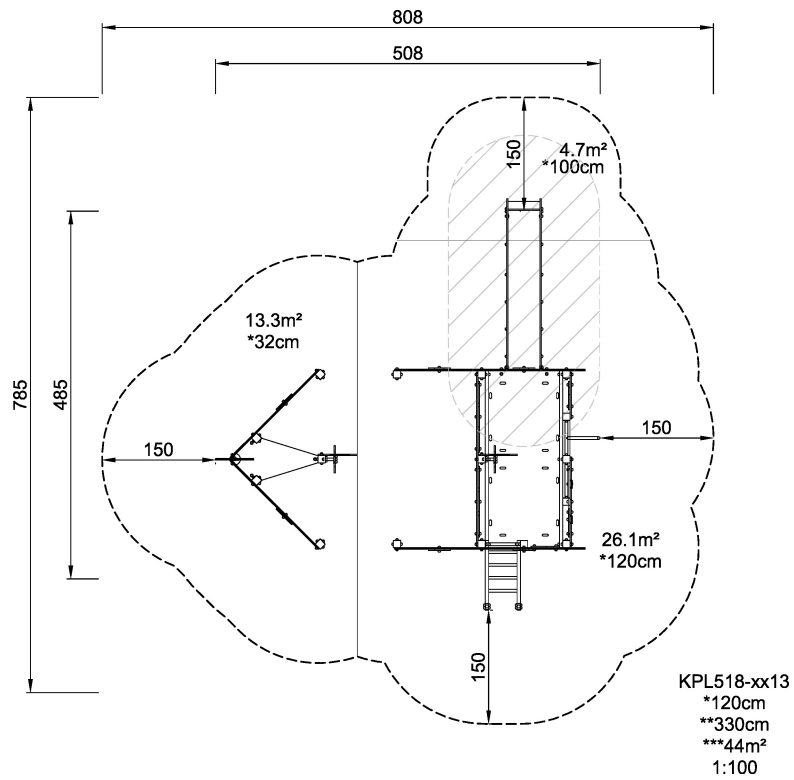

Product Line	Themed Play
Category	Vehicles & ships
Age group	3 - 8
Max. fall height (CM)	120
Total height (CM)	330
Safety Zone	44 m2

**SUR-
FACE**

* = Highest designated play surface.
** = Total height of product.