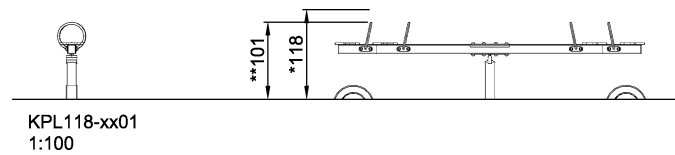

Product Line	Traditional Play
Category	Seesaws
Age group	3 - 8
Max. fall height (CM)	118
Total height (CM)	101
Safety Zone	13 m ²

IN-
GROU.

* = Highest designated play surface.
** = Total height of product.