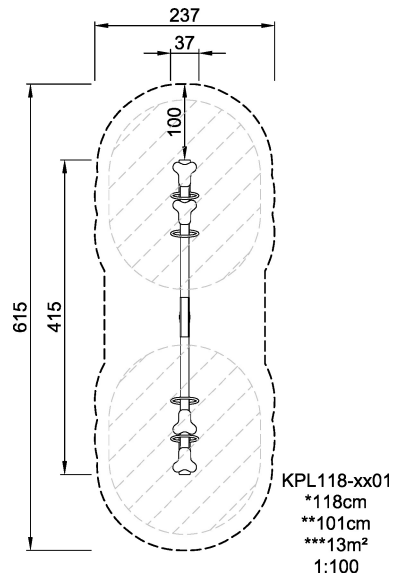

Product Line	Traditional Play
Category	Seesaws
Age group	3 - 8
Max. fall height (CM)	118
Total height (CM)	101
Safety Zone	13 m ²

IN-
GROU.

* = Highest designated play surface.
** = Total height of product.