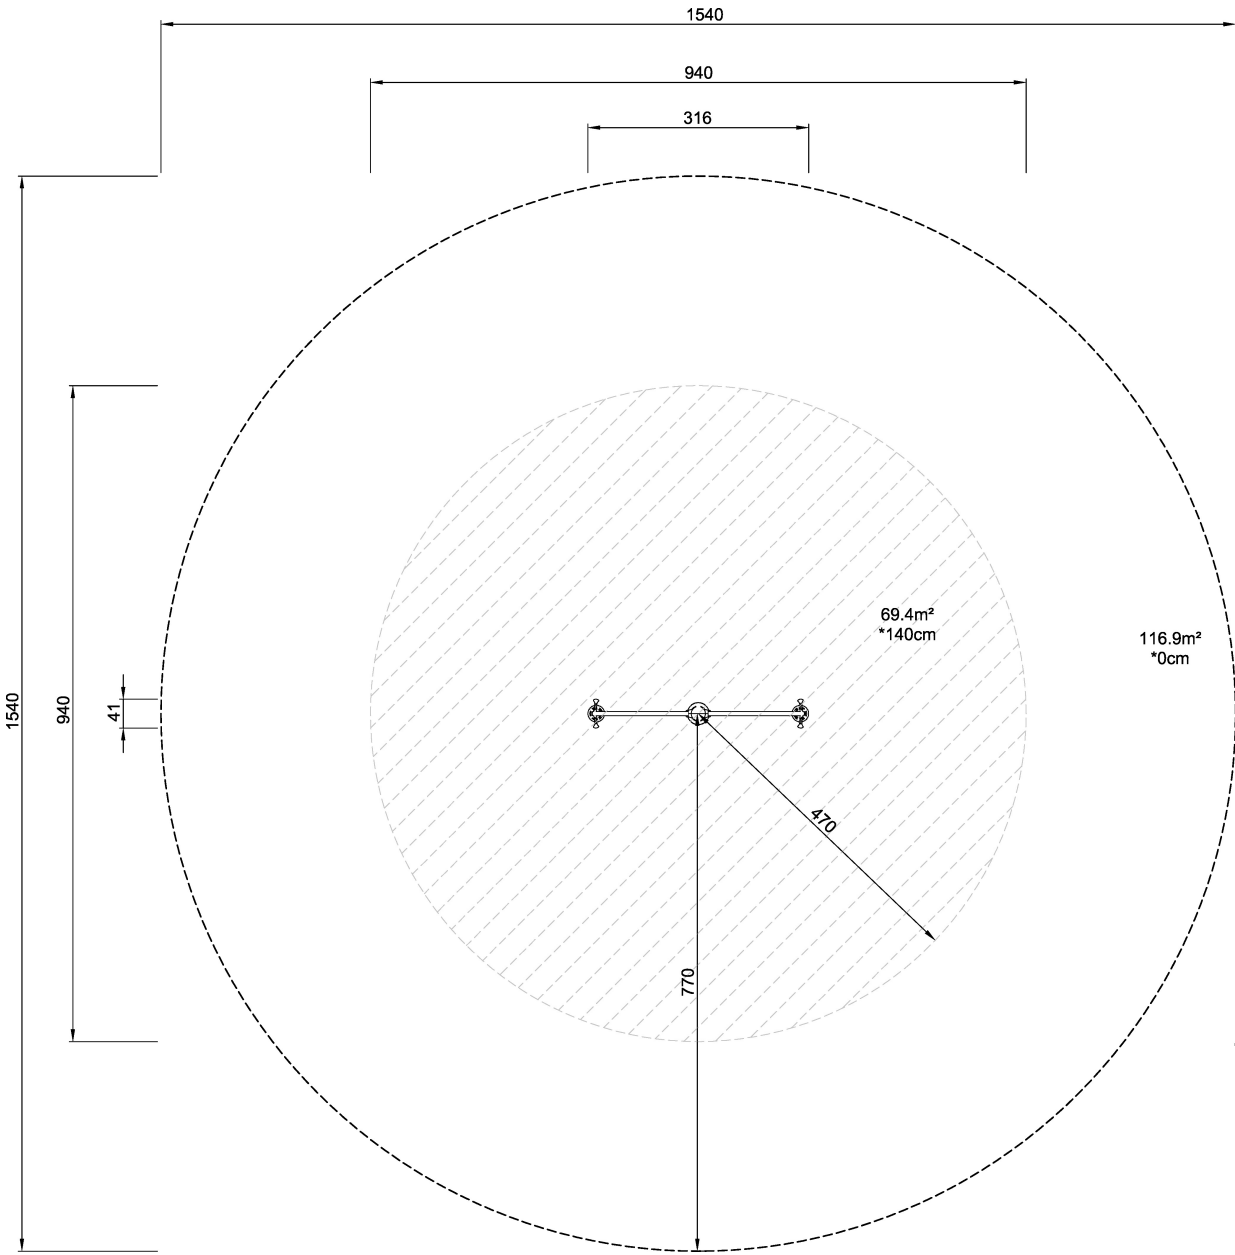

GXY957

Saturn carousel

When playing on this large overhead rotating carousel with two sets of seat & handles, you need to use your strength and hold your balance! This seems to be the best way to describe the kind of play that takes place on the Saturn Carousel. This play equipment includes both physical skills like muscle and cardio but also social skills being cooperation and team work and not at least a hang out place for chatting while gently spinning. Please note that the FHOFF for this product in Australia = 150cm

Product Line	Traditional Play
Category	Supernova, carousels & spinners
Age group	6 - 15
Max. fall height (CM)	140
Total height (CM)	253
Safety Zone	186.3 m2

SPIN

SOCIALIZE

CONSTRUCT

SWING

**SUR-
FACE**

GXY957000-xx17
*140cm
**253cm
***69.4/186.3m²
1:100

* = Highest designated play surface.
** = Total height of product.

Weight/heaviest parts	kg.	Installation (Manpower)	Persons
Concrete required	NaN m3	Installation (Hours)	Hours
Foundation amount/footing	NaN	Excavation	NaN m3