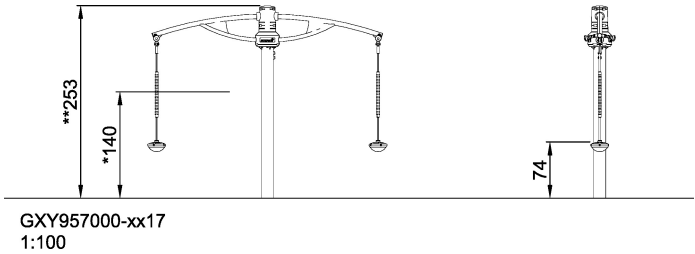

Product Line	Traditional Play
Category	Supernova, carousels & spinners
Age group	6 - 15
Max. fall height (CM)	140
Total height (CM)	253
Safety Zone	186.3 m2

SPIN

SOCIALIZE

CONSTRUCT

SWING

**SUR-
FACE**

GXY957000-xx17
*140cm
**253cm
***69.4/186.3m²
1:100

* = Highest designated play surface.
** = Total height of product.

Weight/heaviest parts	kg.	Installation (Manpower)	Persons
Concrete required	NaN m3	Installation (Hours)	Hours
Foundation amount/footing	NaN	Excavation	NaN m3