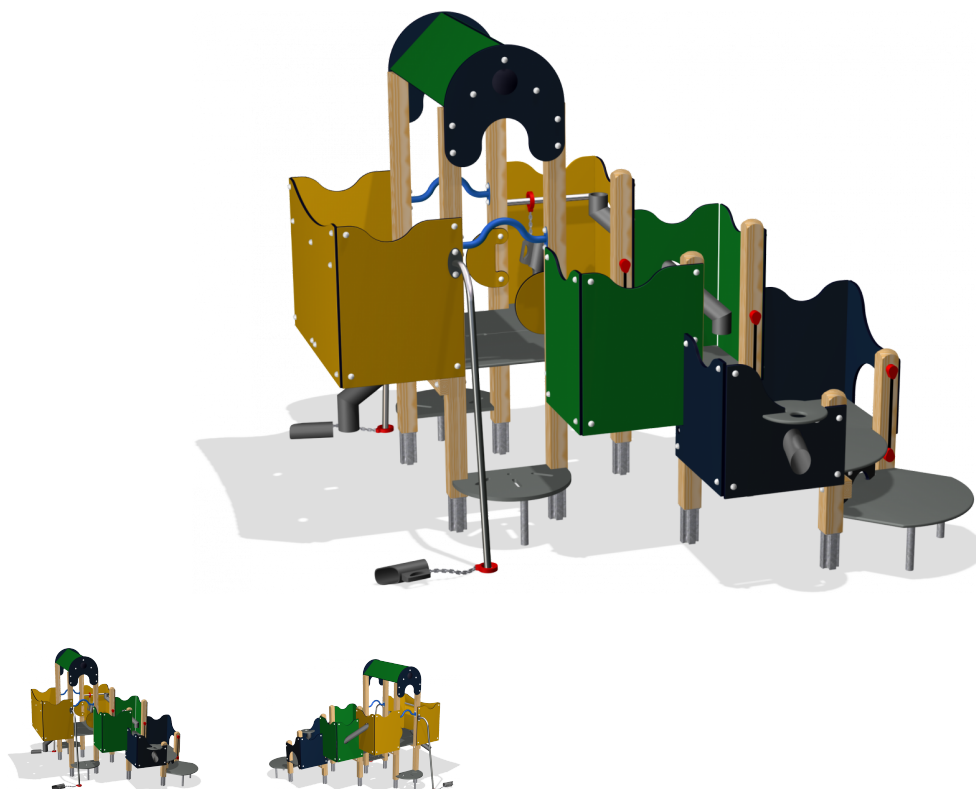

# M582 Sandworks

The Sandworks radiates enjoyment and fun. A cheerful and attractive sculpture in bright colours, this play item encourages children to explore the wealth of detailed and manipulative play items - what's this, and what's that?! There are many hours of fun and learning in this play sculpture from KOMPAN. The Sandworks also features less obvious play attractions. Children can play with sand at different levels; they can form, pour or scoop the sand up again by way of two cranes. This game can include many children, making the old adage of "the more the merrier" appear true of the Sandworks. Therefore, it is hardly surprising that the Sandworks is always surrounded by a hive of activity.

<b>Product Line</b>	Traditional Play
<b>Category</b>	Sand & water play
<b>Age group</b>	2 - 8
<b>Max. fall height (CM)90</b>	
<b>Total height (CM)</b>	262
<b>Safety Zone</b>	28.3 m2

**SUR-  
FACE**

**ASTM**

\* = Highest designated play surface.  
\*\* = Total height of product.

<b>Weight/heaviest parts</b>	kg.	<b>Installation (Manpower)</b>	Persons
<b>Concrete required</b>	NaN m3	<b>Installation (Hours)</b>	Hours
<b>Foundation amount/footing</b>	NaN	<b>Excavation</b>	NaN m3