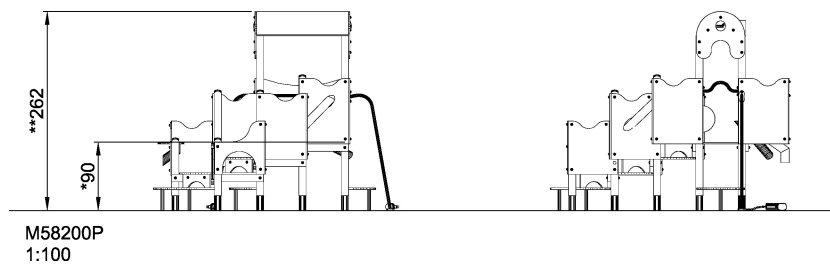

# M582 Sandworks

The Sandworks radiates enjoyment and fun. A cheerful and attractive sculpture in bright colours, this play item encourages children to explore the wealth of detailed and manipulative play items - what's this, and what's that?! There are many hours of fun and learning in this play sculpture from KOMPAN. The Sandworks also features less obvious play attractions. Children can play with sand at different levels; they can form, pour or scoop the sand up again by way of two cranes. This game can include many children, making the old adage of "the more the merrier" appear true of the Sandworks. Therefore, it is hardly surprising that the Sandworks is always surrounded by a hive of activity.

<b>Product Line</b>	Traditional Play
<b>Category</b>	Sand & water play
<b>Age group</b>	2 - 8
<b>Max. fall height (CM)90</b>	
<b>Total height (CM)</b>	262
<b>Safety Zone</b>	28.3 m2

**SUR-  
FACE**

**ASTM**

\* = Highest designated play surface.  
\*\* = Total height of product.

<b>Weight/heaviest parts</b>	kg.	<b>Installation (Manpower)</b>	Persons
<b>Concrete required</b>	NaN m3	<b>Installation (Hours)</b>	Hours
<b>Foundation amount/footing</b>	NaN	<b>Excavation</b>	NaN m3