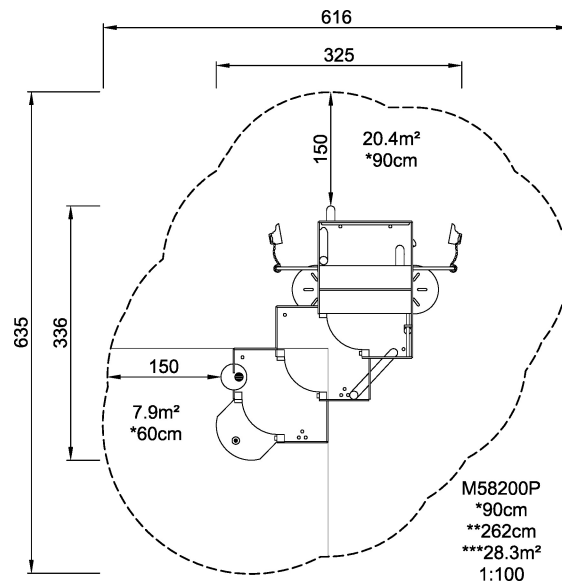

<b>Product Line</b>	Traditional Play
<b>Category</b>	Sand & water play
<b>Age group</b>	2 - 8
<b>Max. fall height (CM)90</b>	
<b>Total height (CM)</b>	262
<b>Safety Zone</b>	28.3 m2

**SUR-  
FACE**

**ASTM**

\* = Highest designated play surface.  
\*\* = Total height of product.

<b>Weight/heaviest parts</b>	kg.	<b>Installation (Manpower)</b>	Persons
<b>Concrete required</b>	NaN m3	<b>Installation (Hours)</b>	Hours
<b>Foundation amount/footing</b>	NaN	<b>Excavation</b>	NaN m3