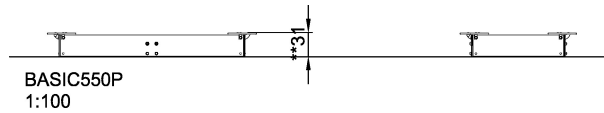

# BASIC550 Sandpit

What child can resist sculpting, moulding, digging and creating....The Basic550 is built like all other KOMPAN products - to last

<b>Product Line</b>	Traditional Play
<b>Category</b>	Sand & water play
<b>Age group</b>	1 - 6
<b>Max. fall height (CM)</b>	31
<b>Total height (CM)</b>	31
<b>Safety Zone</b>	23.2 m2

**SUR-  
FACE**

**ASTM**

\* = Highest designated play surface.  
\*\* = Total height of product.

<b>Weight/heaviest parts</b>	kg.	<b>Installation (Manpower)</b>	Persons
<b>Concrete required</b>	NaN m <sup>3</sup>	<b>Installation (Hours)</b>	Hours
<b>Foundation amount/footing</b>	NaN	<b>Excavation</b>	NaN m <sup>3</sup>