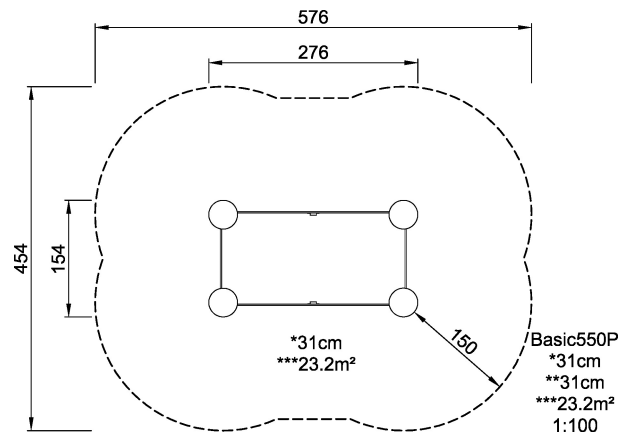

# BASIC550 Sandpit

What child can resist sculpting, moulding, digging and creating....The Basic550 is built like all other KOMPAN products - to last

<b>Product Line</b>	Traditional Play
<b>Category</b>	Sand & water play
<b>Age group</b>	1 - 6
<b>Max. fall height (CM)</b>	31
<b>Total height (CM)</b>	31
<b>Safety Zone</b>	23.2 m2

**SUR-  
FACE**

**ASTM**

\* = Highest designated play surface.  
\*\* = Total height of product.

<b>Weight/heaviest parts</b>	kg.	<b>Installation (Manpower)</b>	Persons
<b>Concrete required</b>	NaN m <sup>3</sup>	<b>Installation (Hours)</b>	Hours
<b>Foundation amount/footing</b>	NaN	<b>Excavation</b>	NaN m <sup>3</sup>