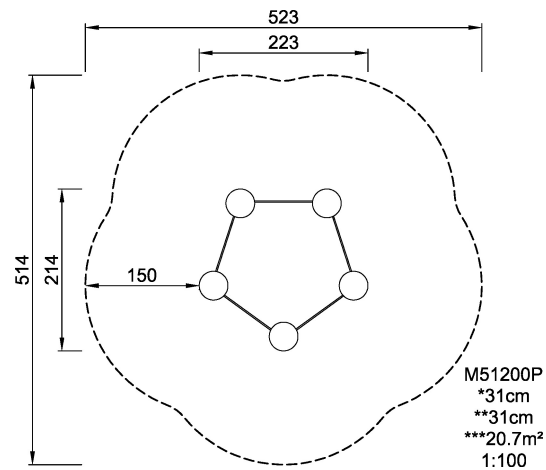

CONSTRUCT

INCLUSIVE

SUR-  
FACE

ADA / INCLUSIVE

ASTM

\* = Highest designated play surface.  
\*\* = Total height of product.

<b>Weight/heaviest parts</b>	kg.	<b>Installation (Manpower)</b>	Persons
<b>Concrete required</b>	NaN m3	<b>Installation (Hours)</b>	Hours
<b>Foundation amount/footing</b>	NaN	<b>Excavation</b>	NaN m3