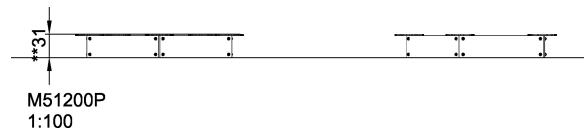

CONSTRUCT

INCLUSIVE

SUR-  
FACE

ADA / INCLUSIVE

ASTM

\* = Highest designated play surface.  
\*\* = Total height of product.

<b>Weight/heaviest parts</b>	kg.	<b>Installation (Manpower)</b>	Persons
<b>Concrete required</b>	NaN m3	<b>Installation (Hours)</b>	Hours
<b>Foundation amount/footing</b>	NaN	<b>Excavation</b>	NaN m3