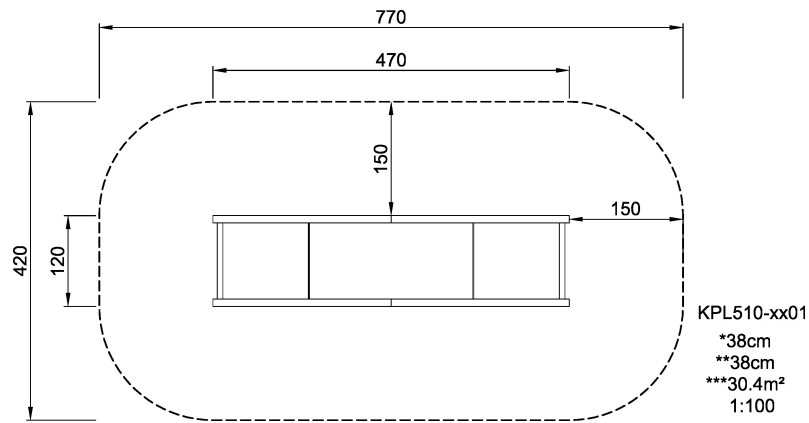

Product Line	Traditional Play
Category	Sand & water play
Age group	1 - 6
Max. fall height (CM)	38
Total height (CM)	38
Safety Zone	30.4 m ²

SOCIALIZE

CONSTRUCT

INCLUSIVE

IN-
GROU.

* = Highest designated play surface.
** = Total height of product.