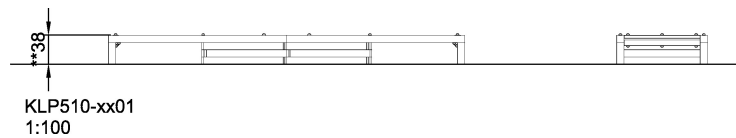

Product Line	Traditional Play
Category	Sand & water play
Age group	1 - 6
Max. fall height (CM)	38
Total height (CM)	38
Safety Zone	30.4 m ²

SOCIALIZE

CONSTRUCT

INCLUSIVE

IN-
GROU.

* = Highest designated play surface.
** = Total height of product.