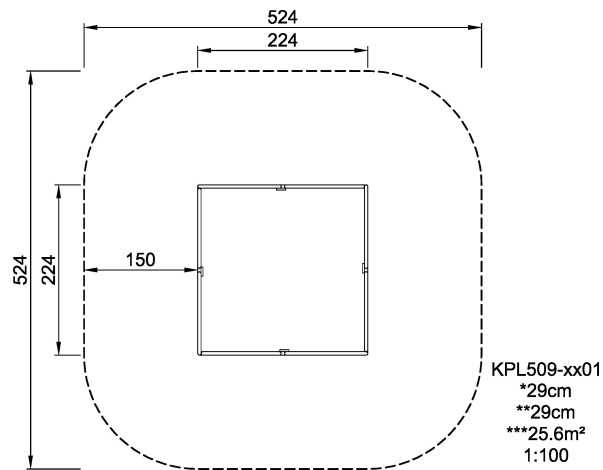

# KPL509 Sand Box 8

What child can resist sculpting, moulding, digging and creating? Sand is a material that feed the imagination and creativity of children of all ages.

<b>Product Line</b>	Traditional Play
<b>Category</b>	Sand & water play
<b>Age group</b>	1 - 6
<b>Max. fall height (CM)</b>	29
<b>Total height (CM)</b>	29
<b>Safety Zone</b>	25.6 m2

IN-  
GROU.

\* = Highest designated play surface.  
\*\* = Total height of product.

<b>Weight/heaviest parts</b>	kg.	<b>Installation (Manpower)</b>	Persons
<b>Concrete required</b>	NaN m <sup>3</sup>	<b>Installation (Hours)</b>	Hours
<b>Foundation amount/footing</b>	NaN	<b>Excavation</b>	NaN m <sup>3</sup>