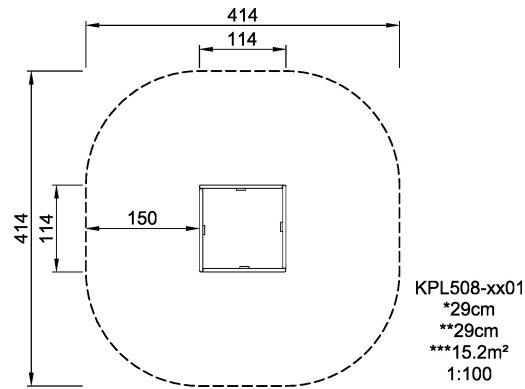

# KPL508 Sand Box 4

What child can resist sculpting, moulding, digging and creating? Sand is a material that feed the imagination and creativity of children of all ages.

<b>Product Line</b>	Traditional Play
<b>Category</b>	Sand & water play
<b>Age group</b>	1 - 6
<b>Max. fall height (CM)</b>	29
<b>Total height (CM)</b>	29
<b>Safety Zone</b>	15.2 m2

IN-  
GROU.

\* = Highest designated play surface.  
\*\* = Total height of product.

<b>Weight/heaviest parts</b>	kg.	<b>Installation (Manpower)</b>	Persons
<b>Concrete required</b>	NaN m <sup>3</sup>	<b>Installation (Hours)</b>	Hours
<b>Foundation amount/footing</b>	NaN	<b>Excavation</b>	NaN m <sup>3</sup>