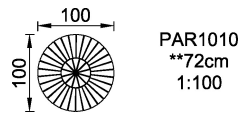

Product Line	Park equipment
Category	Benches, tables & signs
Total height (CM)	72

* = Highest designated play surface.
** = Total height of product.

Weight/heaviest parts	kg.	Installation (Manpower)	Persons
Concrete required	NaN m3	Installation (Hours)	Hours
Foundation amount/footing	NaN	Excavation	NaN m3