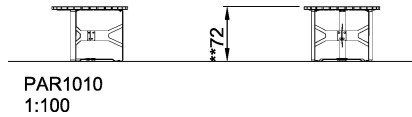

PAR1010

Rumba Round Table ø100cm

KOMPAN[®]
Let's play

Classic designed park furniture with low maintenance materials such as hot dip galvanised steel and high quality larch wood. The environment is important to us and our park furniture are therefore produced under the greatest possible consideration for the environment.

Product Line	Park equipment
Category	Benches, tables & signs
Total height (CM)	72

* = Highest designated play surface.
** = Total height of product.

Weight/heaviest parts	kg.	Installation (Manpower)	Persons
Concrete required	NaN m3	Installation (Hours)	Hours
Foundation amount/footing	NaN	Excavation	NaN m3