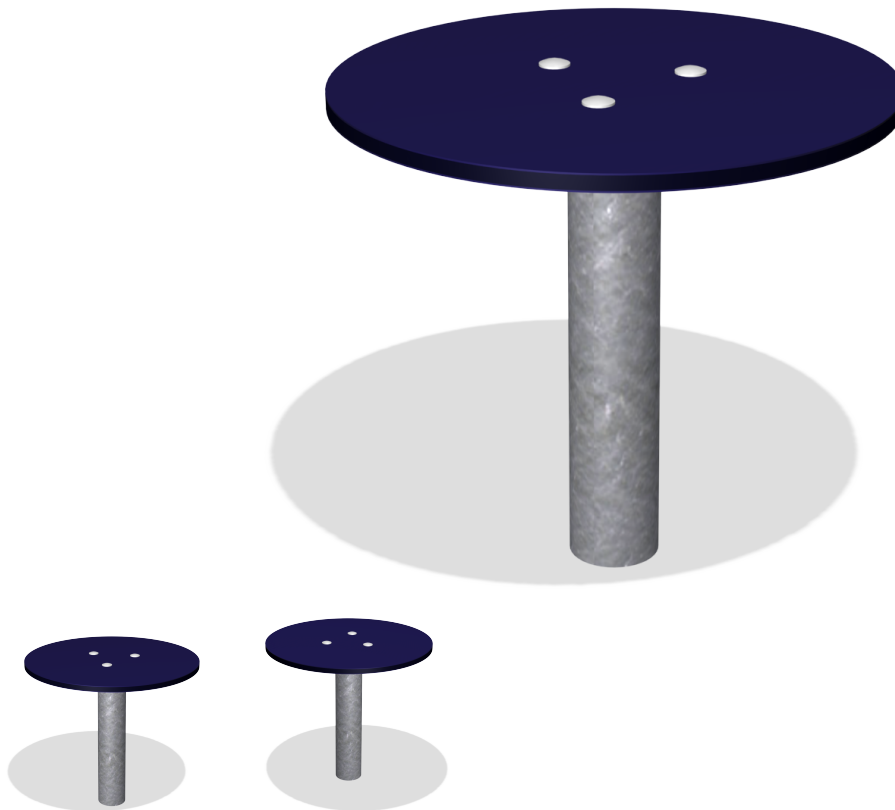

KPL504 Round Table

Small play table which encourages the children to interact with each other while playing.

Product Line	Traditional Play
Category	Tables & benches
Age group	2 - 6
Total height (CM)	55
Safety Zone	10.2 m2

**SUR-
FACE**

ASTM

* = Highest designated play surface.
** = Total height of product.

Weight/heaviest parts	kg.	Installation (Manpower)	Persons
Concrete required	NaN m ³	Installation (Hours)	Hours
Foundation amount/footing	NaN	Excavation	NaN m ³