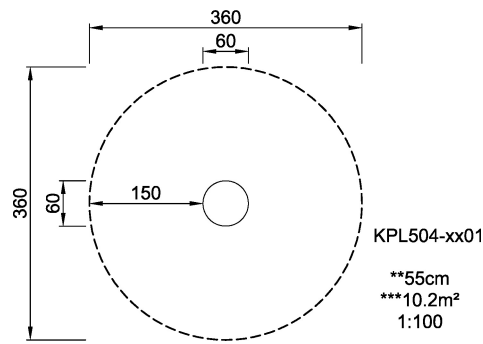

KPL504 Round Table

Small play table which encourages the children to interact with each other while playing.

Product Line	Traditional Play
Category	Tables & benches
Age group	2 - 6
Total height (CM)	55
Safety Zone	10.2 m2

**SUR-
FACE**

ASTM

* = Highest designated play surface.
** = Total height of product.

Weight/heaviest parts	kg.	Installation (Manpower)	Persons
Concrete required	NaN m ³	Installation (Hours)	Hours
Foundation amount/footing	NaN	Excavation	NaN m ³