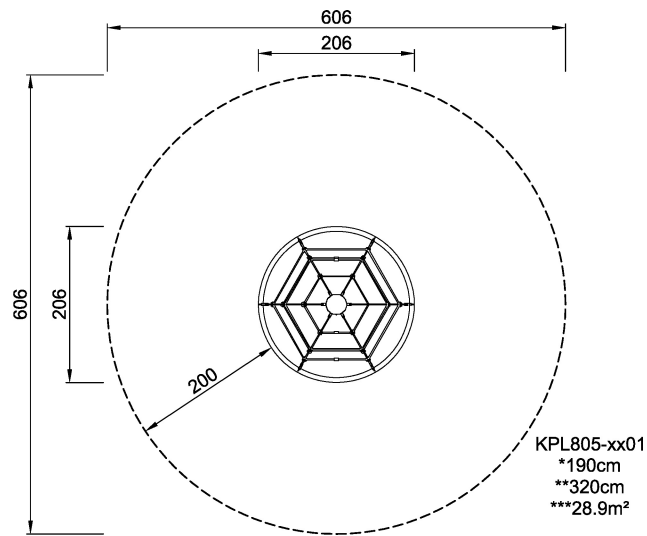

<b>Product Line</b>	Traditional Play
<b>Category</b>	Climbing structures & nets
<b>Age group</b>	3 - 8
<b>Max. fall height (CM)</b>	190
<b>Total height (CM)</b>	320
<b>Safety Zone</b>	28.9 m <sup>2</sup>

SPIN

SOCIALIZE

CLIMB

CONSTRUCT

INCLUSIVE

IN-  
GROU.

\* = Highest designated play surface.

\*\* = Total height of product.