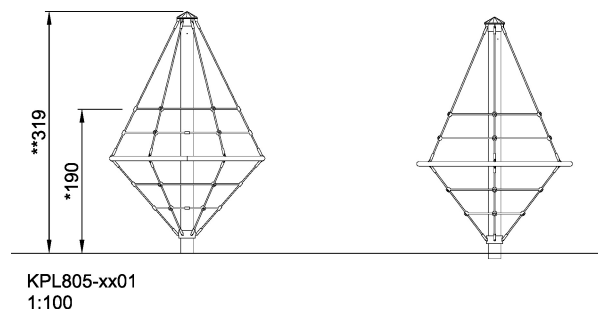

SPIN

SOCIALIZE

CLIMB

CONSTRUCT

INCLUSIVE

IN-  
GROU.

\* = Highest designated play surface.

\*\* = Total height of product.