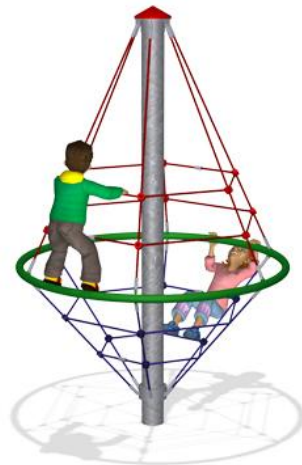

KPL805

# Round About Net

Climbing is excellent activity for releasing excess energy and stress. Climbing equipment is well suited for both schools and public playgrounds. The equipment also provides perfect meeting places for children.

<b>Product Line</b>	Traditional Play
<b>Category</b>	Climbing structures & nets
<b>Age group</b>	3 - 8
<b>Max. fall height (CM)</b>	190
<b>Total height (CM)</b>	320
<b>Safety Zone</b>	28.9 m <sup>2</sup>

SPIN

SOCIALIZE

CLIMB

CONSTRUCT

INCLUSIVE

IN-  
GROU.

\* = Highest designated play surface.

\*\* = Total height of product.