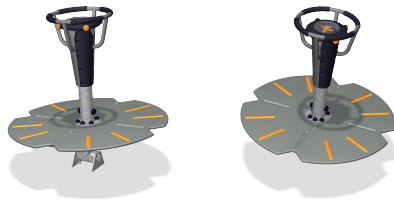

ICON1003 ROCKY

Throw your weight around. Be prepared for an exhilarating experience. The ROCKY provides both forceful and finally tuned games. The user influences the games by the direction and weight in which they place their body. The bigger the movement the bigger the returned reaction from the ROCKY.

Product Line	Urban climbing
Category	ICON™ Interactive Play (Electronic)
Age group	8 - 15
Max. fall height (CM)	73
Total height (CM)	114
Safety Zone	10.6 m ²

ASTM

* = Highest designated play surface.
** = Total height of product.