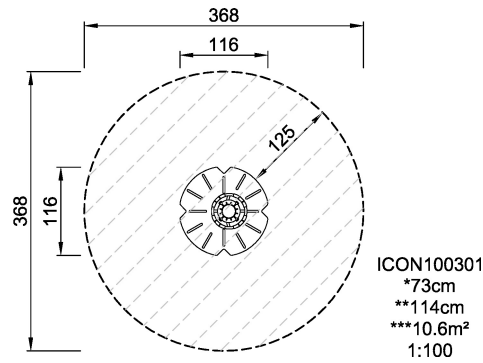

ICON1003 ROCKY

Throw your weight around. Be prepared for an exhilarating experience. The ROCKY provides both forceful and finally tuned games. The user influences the games by the direction and weight in which they place their body. The bigger the movement the bigger the returned reaction from the ROCKY.

Product Line	Urban climbing
Category	ICON™ Interactive Play (Electronic)
Age group	8 - 15
Max. fall height (CM)	73
Total height (CM)	114
Safety Zone	10.6 m ²

ASTM

* = Highest designated play surface.
** = Total height of product.