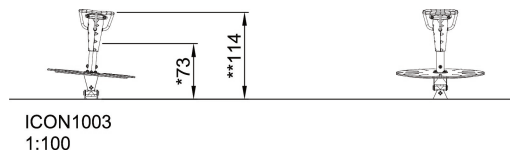

ICON1003 ROCKY

Throw your weight around. Be prepared for an exhilarating experience. The ROCKY provides both forceful and finally tuned games. The user influences the games by the direction and weight in which they place their body. The bigger the movement the bigger the returned reaction from the ROCKY.

Product Line	Urban climbing
Category	ICON™ Interactive Play (Electronic)
Age group	8 - 15
Max. fall height (CM)	73
Total height (CM)	114
Safety Zone	10.6 m ²

ASTM

* = Highest designated play surface.
** = Total height of product.