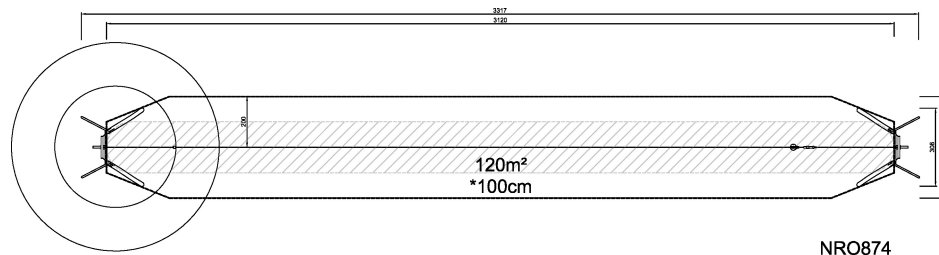

# Robinia Cableway

**KOMPAN**  
Let's play

Product is available as FSC® Certified (FSC® C004450) robinia wood on request.

<b>Product Line</b>	Organic Robinia
<b>Category</b>	Traditional play, Sand and water play
<b>Age group</b>	4 - 12
<b>Max. fall height (CM)</b>	100
<b>Total height (CM)</b>	344
<b>Safety Zone</b>	120 m <sup>2</sup>

SOCIALIZE

BALANCE

INCLUSIVE

IN-  
GROU.

NRO874  
\*100cm  
\*\*344cm  
\*\*\*120m²  
1:300

NRO874  
1:300

\* = Highest designated play surface.  
\*\* = Total height of product.

<b>Weight/heaviest parts</b>	kg.	<b>Installation (Manpower)</b>	Persons
<b>Concrete required</b>	NaN m3	<b>Installation (Hours)</b>	Hours
<b>Foundation amount/footing</b>	NaN	<b>Excavation</b>	NaN m3