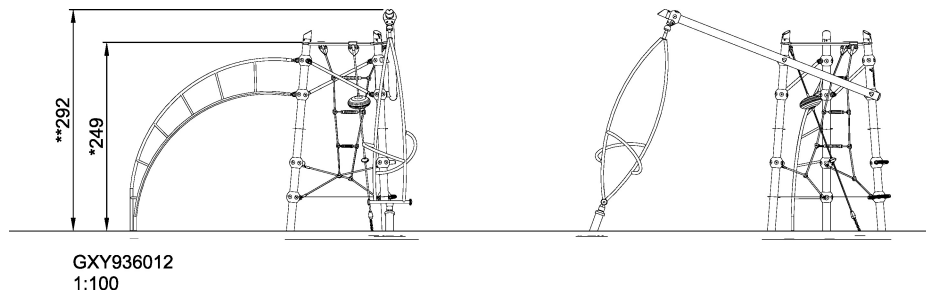

GXY936 Rigel

Spin, climb, meet, and play - the Rigel offers a bit of each. The Musca Spinner generates challenging centrifugal forces as one or more children send it spinning. The Jacob's Ladder, the Climbing Pole with Climbing Steps provides alternative ways to climb up and perch on the open rubber surfacing-coated triangle frame. Down below the Play shell offers a place to sit, lay or climb on, to watch the others or have a rest.

Product Line	Urban climbing
Category	GALAXY™
Age group	6 - 15
Max. fall height (CM)	249
Total height (CM)	293
Safety Zone	39.9 m2

SPIN

SOCIALIZE

BALANCE

CLIMB

INCLUSIVE

**SUR-
FACE**

* = Highest designated play surface.
** = Total height of product.

Weight/heaviest parts	kg.	Installation (Manpower)	Persons
Concrete required	NaN m ³	Installation (Hours)	Hours
Foundation amount/footing	NaN	Excavation	NaN m ³