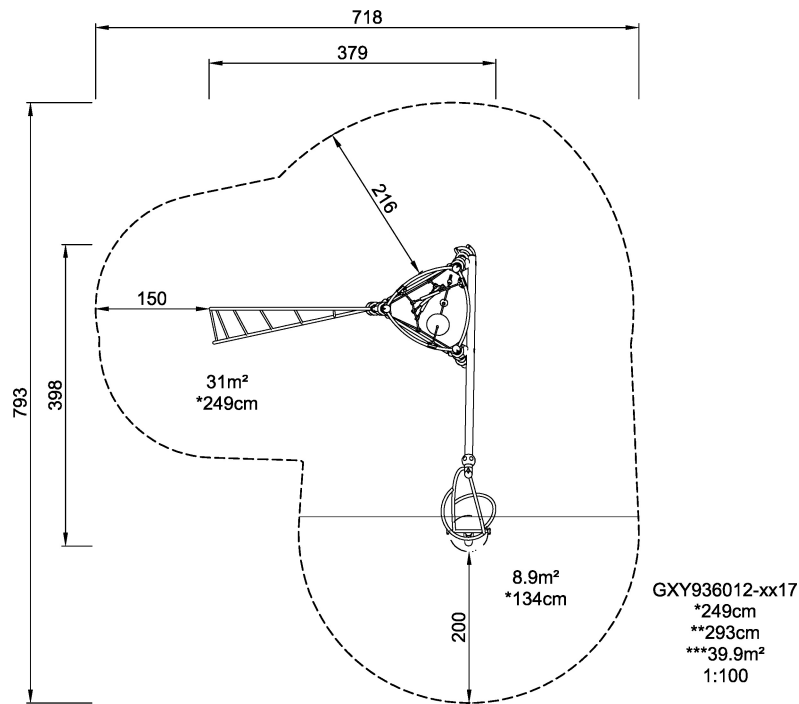

GXY936 Rigel

Spin, climb, meet, and play - the Rigel offers a bit of each. The Musca Spinner generates challenging centrifugal forces as one or more children send it spinning. The Jacob's Ladder, the Climbing Pole with Climbing Steps provides alternative ways to climb up and perch on the open rubber surfacing-coated triangle frame. Down below the Play shell offers a place to sit, lay or climb on, to watch the others or have a rest.

Product Line	Urban climbing
Category	GALAXY™
Age group	6 - 15
Max. fall height (CM)	249
Total height (CM)	293
Safety Zone	39.9 m2

SPIN

SOCIALIZE

BALANCE

CLIMB

INCLUSIVE

**SUR-
FACE**

* = Highest designated play surface.
** = Total height of product.

Weight/heaviest parts	kg.	Installation (Manpower)	Persons
Concrete required	NaN m ³	Installation (Hours)	Hours
Foundation amount/footing	NaN	Excavation	NaN m ³