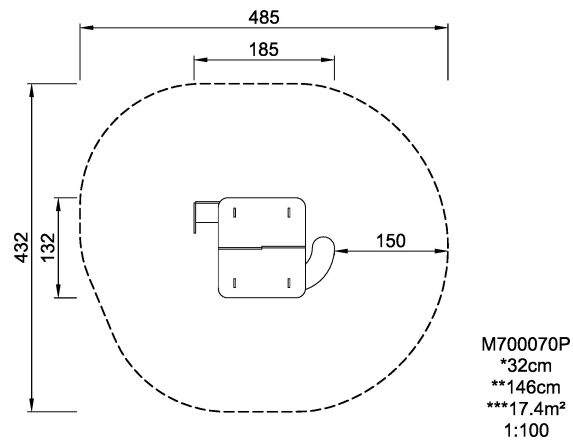

Product Line	Traditional Play
Category	Playhouses
Age group	1 - 6
Max. fall height (CM)	32
Total height (CM)	146
Safety Zone	17.4 m ²

**SUR-
FACE**

ASTM

* = Highest designated play surface.
** = Total height of product.