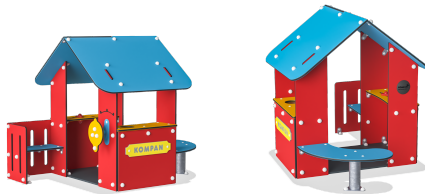

M7000 Red House

With its multitude of benches, tables and play surfaces this playhouse certainly lives up to all modern requirements. There is even a corner bench on the veranda that is big enough to allow an adult to join in the world of Let's Pretend, and the split level table on the outside gives an extra dimension to the game.

Product Line	Traditional Play
Category	Playhouses
Age group	1 - 6
Max. fall height (CM)	32
Total height (CM)	146
Safety Zone	17.4 m ²

**SUR-
FACE**

ASTM

* = Highest designated play surface.
** = Total height of product.