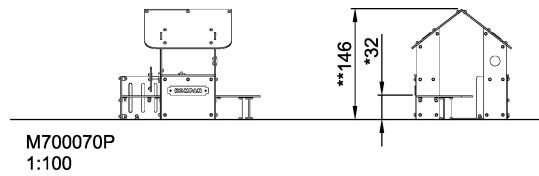

M7000 Red House

With its multitude of benches, tables and play surfaces this playhouse certainly lives up to all modern requirements. There is even a corner bench on the veranda that is big enough to allow an adult to join in the world of Let's Pretend, and the split level table on the outside gives an extra dimension to the game.

Product Line	Traditional Play
Category	Playhouses
Age group	1 - 6
Max. fall height (CM)	32
Total height (CM)	146
Safety Zone	17.4 m ²

**SUR-
FACE**

ASTM

* = Highest designated play surface.
** = Total height of product.