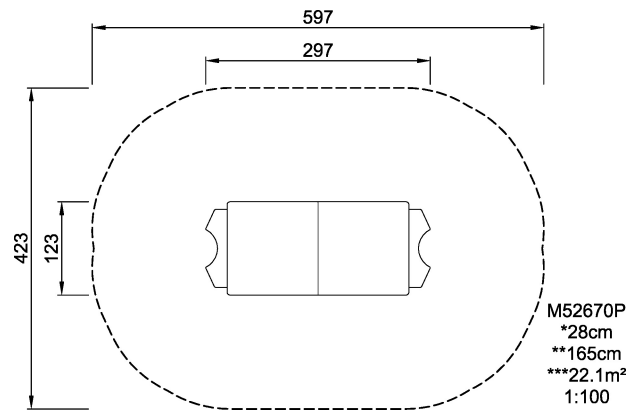

INCLUSIVE

**SUR-  
FACE**

ADA / INCLUSIVE

**ASTM**

\* = Highest designated play surface.  
\*\* = Total height of product.

<b>Weight/heaviest parts</b>	kg.	<b>Installation (Manpower)</b>	Persons
<b>Concrete required</b>	NaN m <sup>3</sup>	<b>Installation (Hours)</b>	Hours
<b>Foundation amount/footing</b>	NaN	<b>Excavation</b>	NaN m <sup>3</sup>