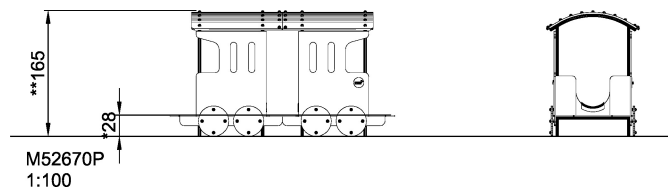

INCLUSIVE

**SUR-  
FACE**

ADA / INCLUSIVE

**ASTM**

\* = Highest designated play surface.  
\*\* = Total height of product.

<b>Weight/heaviest parts</b>	kg.	<b>Installation (Manpower)</b>	Persons
<b>Concrete required</b>	NaN m <sup>3</sup>	<b>Installation (Hours)</b>	Hours
<b>Foundation amount/footing</b>	NaN	<b>Excavation</b>	NaN m <sup>3</sup>