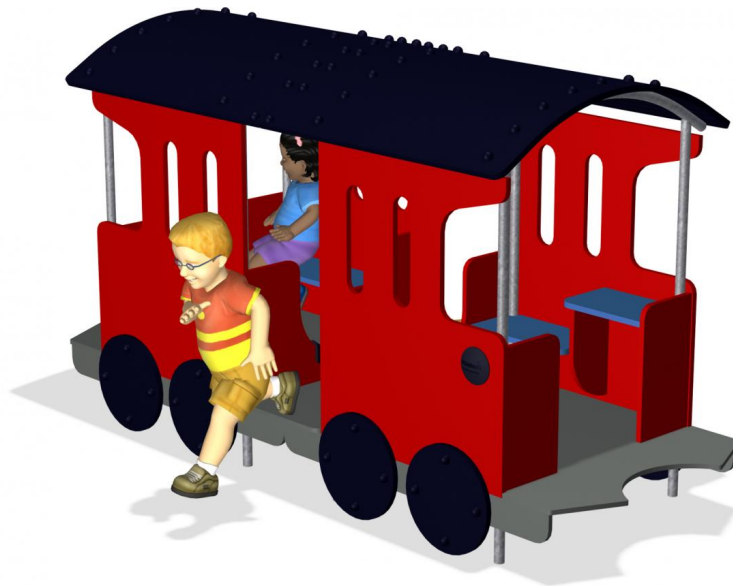

M526

# Railway Carriage

Children will love this playroom on wheels - with its interesting features of tables, benches and shelves, there is everything a traveller needs when setting out on a long train journey. Hurry up and buy your tickets please! Stand back from the edge of the platform! The whistle blows, and with passengers waving to friends, the train journey begins.

<b>Product Line</b>	Themed Play
<b>Category</b>	Vehicles & ships
<b>Age group</b>	2 - 6
<b>Max. fall height (CM)</b>	28
<b>Total height (CM)</b>	165
<b>Safety Zone</b>	22.1 m <sup>2</sup>

SOCIALIZE

DRAMATIC PLAY