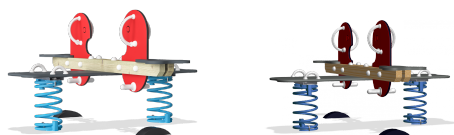

# Quartet Seesaw

There is ample space for two friends to have a seesaw ride but as its name reveals, the Quartet Seesaw also has room for one or more of the friendly crowd to take a seesaw ride on the broad wings, sitting, kneeling or - if they are really feeling brave - standing. This equipment - like all the other spring-based items from KOMPAN - is featured with a special spring construction ensuring that even if a child suddenly stops and jumps off along the way, the other child will not be let down with a bump.

|                              |                    |
|------------------------------|--------------------|
| <b>Product Line</b>          | Traditional Play   |
| <b>Category</b>              | Seesaws            |
| <b>Age group</b>             | 3 - 8              |
| <b>Max. fall height (CM)</b> | 100                |
| <b>Total height (CM)</b>     | 82                 |
| <b>Safety Zone</b>           | 9.3 m <sup>2</sup> |