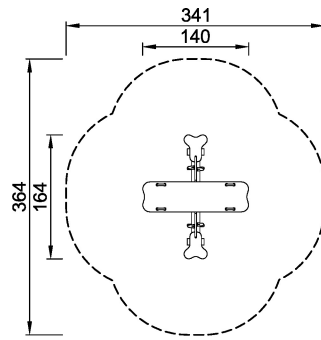

# Quartet Seesaw

There is ample space for two friends to have a seesaw ride but as its name reveals, the Quartet Seesaw also has room for one or more of the friendly crowd to take a seesaw ride on the broad wings, sitting, kneeling or - if they are really feeling brave - standing. This equipment - like all the other spring-based items from KOMPAN - is featured with a special spring construction ensuring that even if a child suddenly stops and jumps off along the way, the other child will not be let down with a bump.

|                              |                    |
|------------------------------|--------------------|
| <b>Product Line</b>          | Traditional Play   |
| <b>Category</b>              | Seesaws            |
| <b>Age group</b>             | 3 - 8              |
| <b>Max. fall height (CM)</b> | 100                |
| <b>Total height (CM)</b>     | 82                 |
| <b>Safety Zone</b>           | 9.3 m <sup>2</sup> |

SOCIALIZE

ROCK

BALANCE

DRAMATIC  
PLAY

INCLUSIVE

**SUR-  
FACE**

M15525P  
\*100cm  
\*\*82cm  
\*\*\*9.3m<sup>2</sup>  
1:100

M15525P  
1:100

\* = Highest designated play surface.  
\*\* = Total height of product.

|                                  |                    |                                |                    |
|----------------------------------|--------------------|--------------------------------|--------------------|
| <b>Weight/heaviest parts</b>     | kg.                | <b>Installation (Manpower)</b> | Persons            |
| <b>Concrete required</b>         | NaN m <sup>3</sup> | <b>Installation (Hours)</b>    | Hours              |
| <b>Foundation amount/footing</b> | NaN                | <b>Excavation</b>              | NaN m <sup>3</sup> |