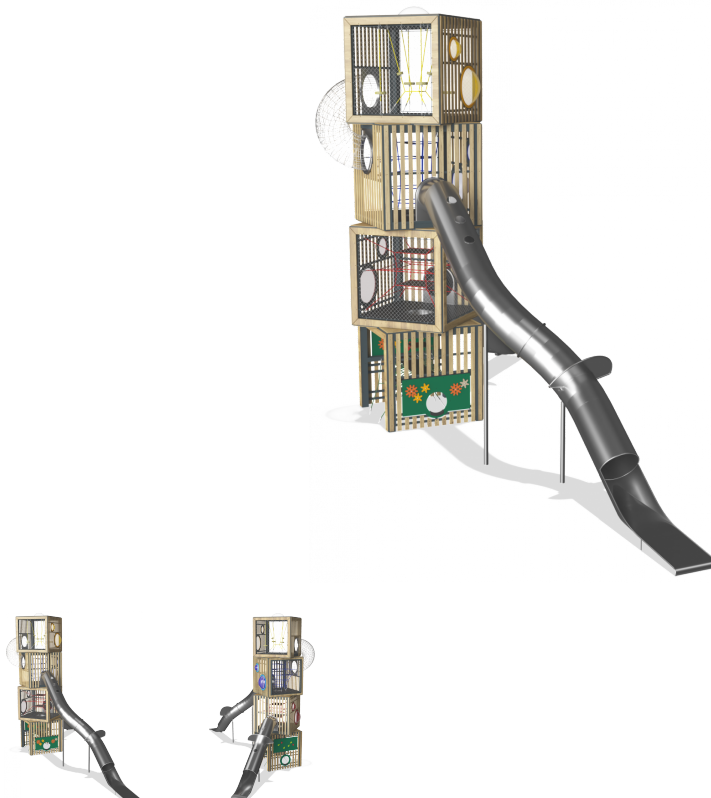

COR10460  
Quad Cube

Let the imagination run wild. Climb and explore the three-dimensional cubes filled with tactile play elements. These unique cubes are architectural in form, however, this beacon of play provides a thrilling exit down after climbers have reached the top.

<b>Product Line</b>	Corocord™ rope playground
<b>Category</b>	Play Towers
<b>Age group</b>	5+
<b>Max. fall height (CM)</b>	110
<b>Total height (CM)</b>	922
<b>Safety Zone</b>	48.7 m2

**SUR-  
FACE**

**ASTM**

\* = Highest designated play surface.  
 \*\* = Total height of product.

<b>Weight/heaviest parts</b>	kg.	<b>Installation (Manpower)</b>	Persons
<b>Concrete required</b>	NaN m3	<b>Installation (Hours)</b>	Hours
<b>Foundation amount/footing</b>	NaN	<b>Excavation</b>	NaN m3