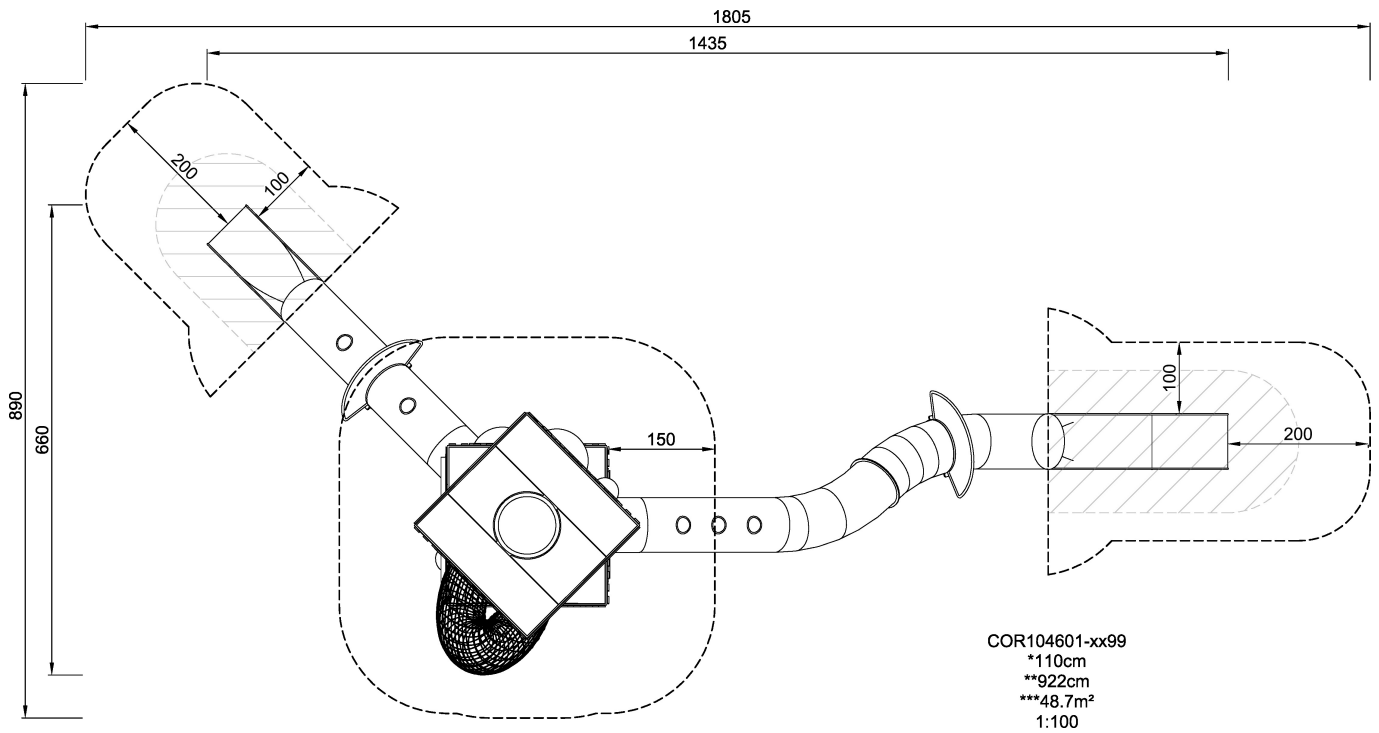

COR10460  
Quad Cube

Let the imagination run wild. Climb and explore the three-dimensional cubes filled with tactile play elements. These unique cubes are architectural in form, however, this beacon of play provides a thrilling exit down after climbers have reached the top.

<b>Product Line</b>	Corocord™ rope playground
<b>Category</b>	Play Towers
<b>Age group</b>	5+
<b>Max. fall height (CM)</b>	110
<b>Total height (CM)</b>	922
<b>Safety Zone</b>	48.7 m2

**SUR-  
FACE**

**ASTM**

\* = Highest designated play surface.  
 \*\* = Total height of product.

<b>Weight/heaviest parts</b>	kg.	<b>Installation (Manpower)</b>	Persons
<b>Concrete required</b>	NaN m3	<b>Installation (Hours)</b>	Hours
<b>Foundation amount/footing</b>	NaN	<b>Excavation</b>	NaN m3