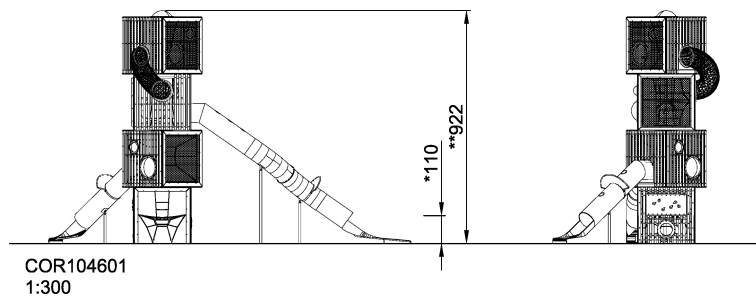

COR10460  
Quad Cube

Let the imagination run wild. Climb and explore the three-dimensional cubes filled with tactile play elements. These unique cubes are architectural in form, however, this beacon of play provides a thrilling exit down after climbers have reached the top.

<b>Product Line</b>	Corocord™ rope playground
<b>Category</b>	Play Towers
<b>Age group</b>	5+
<b>Max. fall height (CM)</b>	110
<b>Total height (CM)</b>	922
<b>Safety Zone</b>	48.7 m2

**SUR-  
FACE**

**ASTM**

\* = Highest designated play surface.  
 \*\* = Total height of product.

<b>Weight/heaviest parts</b>	kg.	<b>Installation (Manpower)</b>	Persons
<b>Concrete required</b>	NaN m3	<b>Installation (Hours)</b>	Hours
<b>Foundation amount/footing</b>	NaN	<b>Excavation</b>	NaN m3