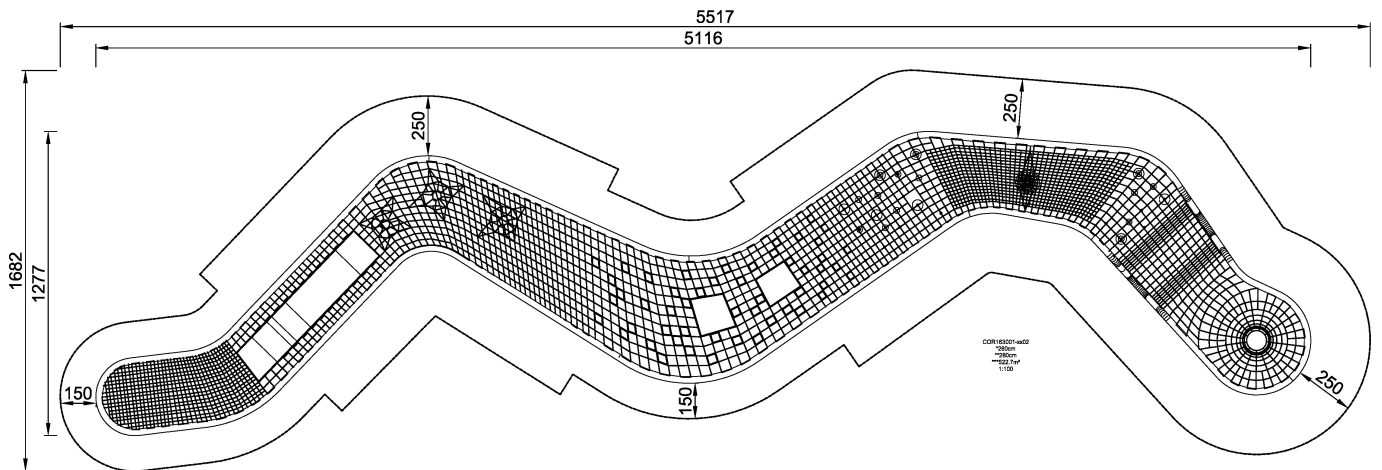

COR16300 Python

The blue Python offers young adventurers new varieties of climbing fun. In addition to innumerable Liana Ropes with EPDM Discs and a large climbing net area with a Funnel Net and Waved Membrane, it includes several Swinging Nets, many comfortable EPDM Stones and even a hanging nest as standard.

Product Line	Corocord™ rope playground
Category	Loops
Age group	5+
Max. fall height (CM)	280
Total height (CM)	280
Safety Zone	522.7 m ²

IN-
GROU.

* = Highest designated play surface.
** = Total height of product.

Weight/heaviest parts	kg.	Installation (Manpower)	Persons
Concrete required	NaN m3	Installation (Hours)	Hours
Foundation amount/footing	NaN	Excavation	NaN m3