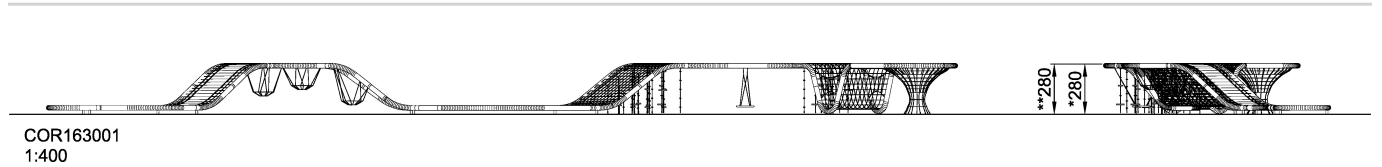

COR16300 Python

The blue Python offers young adventurers new varieties of climbing fun. In addition to innumerable Liana Ropes with EPDM Discs and a large climbing net area with a Funnel Net and Waved Membrane, it includes several Swinging Nets, many comfortable EPDM Stones and even a hanging nest as standard.

Product Line	Corocord™ rope playground
Category	Loops
Age group	5+
Max. fall height (CM)	280
Total height (CM)	280
Safety Zone	522.7 m ²

IN-
GROU.

* = Highest designated play surface.
** = Total height of product.