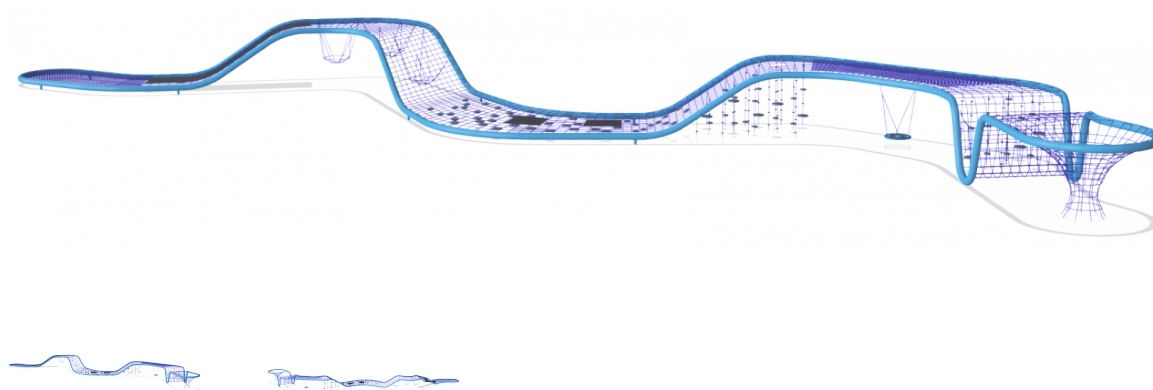

COR16300 Python

The blue Python offers young adventurers new varieties of climbing fun. In addition to innumerable Liana Ropes with EPDM Discs and a large climbing net area with a Funnel Net and Waved Membrane, it includes several Swinging Nets, many comfortable EPDM Stones and even a hanging nest as standard.

Product Line	Corocord™ rope playground
Category	Loops
Age group	5+
Max. fall height (CM)	280
Total height (CM)	280
Safety Zone	522.7 m ²

IN-
GROU.

* = Highest designated play surface.
** = Total height of product.