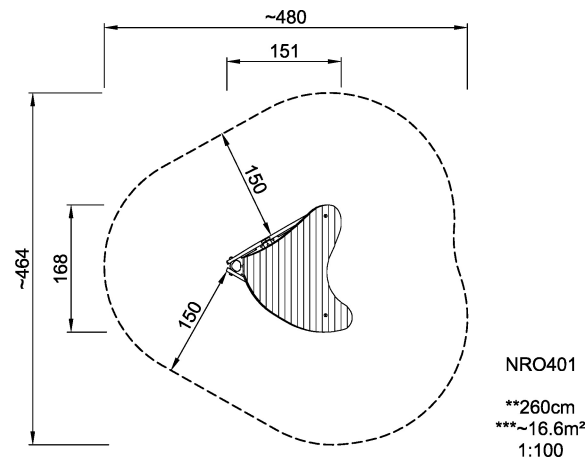

NRO401

Playhouse with roof

Product is available as FSC® Certified (FSC® C004450) robinia wood on request.

Product Line	Traditional Play
Category	Playhouses
Age group	1 - 6
Total height (CM)	260
Safety Zone	16.6 m2

IN-GROU.

ASTM

* = Highest designated play surface.
 ** = Total height of product.

Weight/heaviest parts	kg.	Installation (Manpower)	Persons
Concrete required	NaN m ³	Installation (Hours)	Hours
Foundation amount/footing	NaN	Excavation	NaN m ³