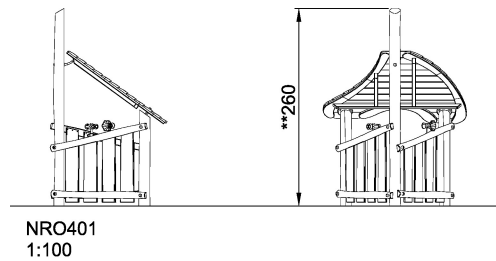

NRO401

Playhouse with roof

Product is available as FSC® Certified (FSC® C004450) robinia wood on request.

Product Line	Traditional Play
Category	Playhouses
Age group	1 - 6
Total height (CM)	260
Safety Zone	16.6 m2

IN-GROU.

ASTM

* = Highest designated play surface.
 ** = Total height of product.

Weight/heaviest parts	kg.	Installation (Manpower)	Persons
Concrete required	NaN m ³	Installation (Hours)	Hours
Foundation amount/footing	NaN	Excavation	NaN m ³